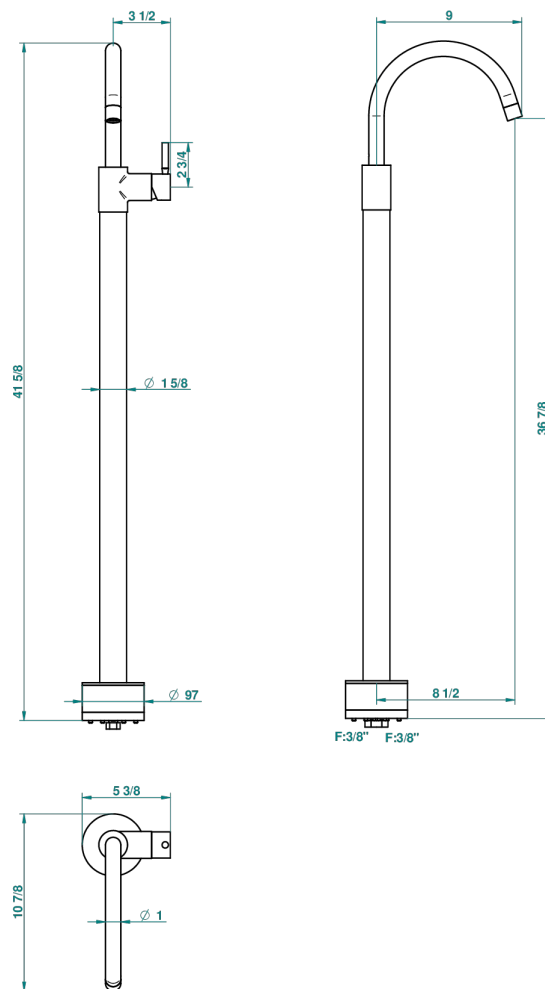

ANOA BLACK HORN

G5D-6500S

Floor mounted lavatory faucet

THG[®]
PARIS

51567

16/12/2013

CHARACTERISTIC

- Anoa black horn
- Floor mounted lavatory faucet

TECHNICAL SPECS

- Recommandé : 3 bars (max. 5 bars) - Advised : 43,5 psi (max. 72 psi)
- 15 l/min à 3 bars (4 gpm at 43.5 psi)

AVAILABLE FINITIONS

Black nickel - D24
Chrome polished - A02
Chrome polished / gold polished - G02
Gold mat - F07
Gold polished - F01
Gold satiney - F03