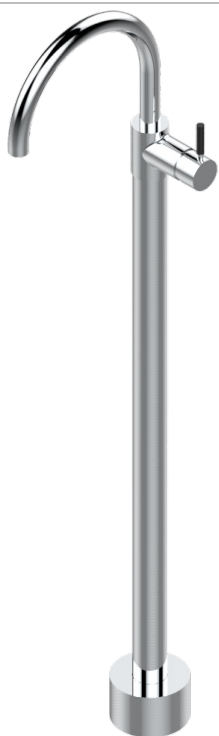

ANOA BLACK HORN

G5D-6500S

Floor mounted lavatory faucet

THG[®]
PARIS

51567

16/12/2013

CHARACTERISTIC

- Anoa black horn
- Floor mounted lavatory faucet

TECHNICAL SPECS

- Recommandé : 3 bars (max. 5 bars) - Advised : 43,5 psi (max. 72 psi)
- 15 l/min à 3 bars (4 gpm at 43.5 psi)

AVAILABLE FINITIONS

Black nickel - D24
Chrome polished - A02
Chrome polished / gold polished - G02
Gold mat - F07
Gold polished - F01
Gold satiney - F03

Matt chrome (American satin) - C02
Matt nickel (American satin) - C01
Nickel antique / Sovereign - H28
Nickel polished - B01
Rose Gold - F27
Satin chrome - C03

Silver rhodium - F18
Soft gold - F30
Soft matt gold - F31