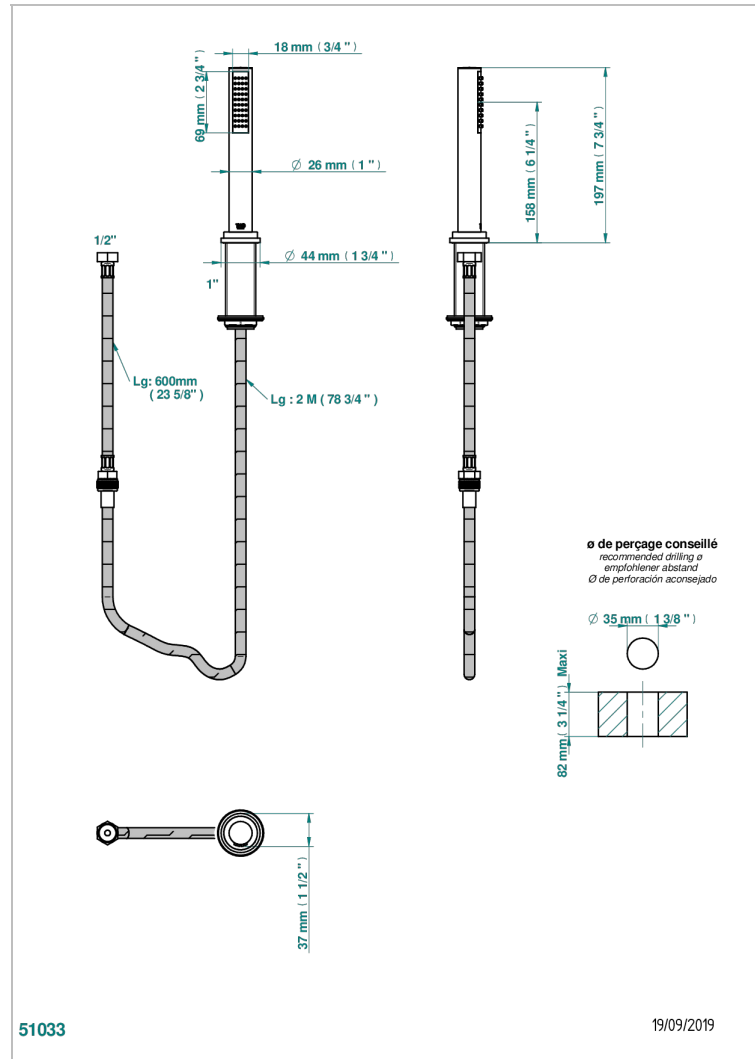

# ANOA BLACK HORN

G5D-60A

Deck mounted hand shower, with hose

## CHARACTERISTIC

- Anoa black horn
- Deck mounted hand shower, with hose

## AVAILABLE FINITIONS

Black nickel - D24  
Chrome polished - A02  
Chrome polished / gold polished - G02  
Gold mat - F07  
Gold polished - F01  
Gold satiny - F03

Matt chrome (American satin) - C02  
Matt nickel (American satin) - C01  
Nickel antique / Sovereign - H28  
Nickel polished - B01  
Rose Gold - F27  
Satin chrome - C03