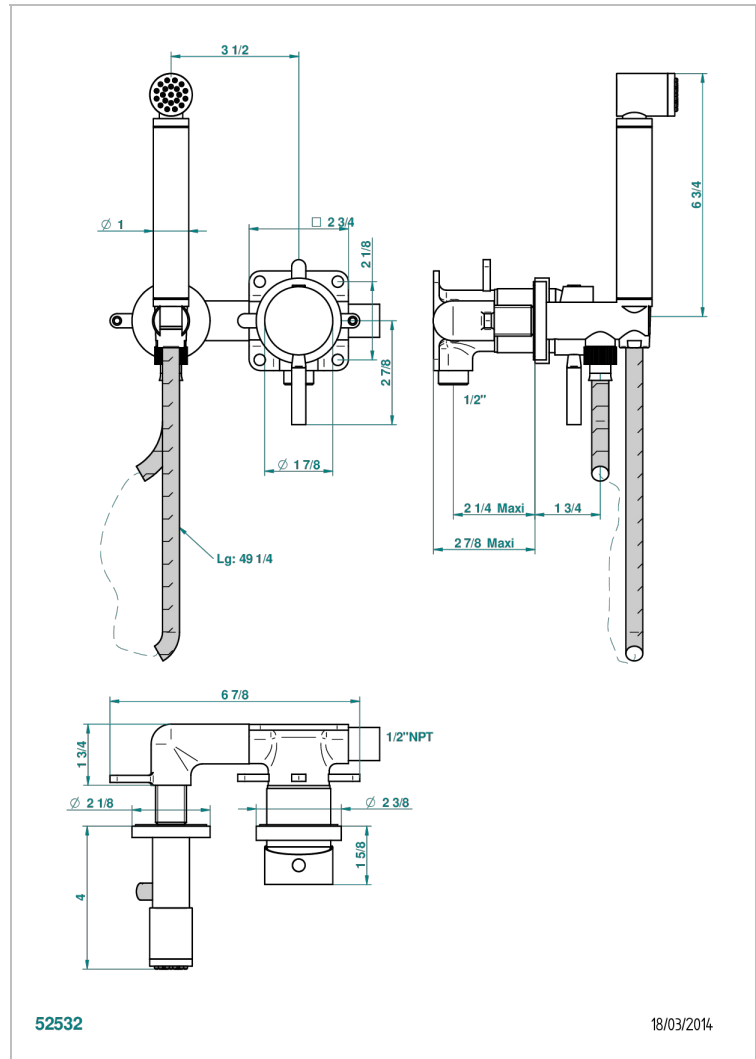

ANOA BLACK HORN

G5D-5840/MUS

Handheld spray bidet with mixing valve, hose, elbow/hook

THG[®]
PARIS

CHARACTERISTIC

- Anoa black horn
- Handheld spray bidet with mixing valve, hose, elbow/hook

TECHNICAL SPECS

- Recommandé : 3 bars (max. 5 bars) - Advised : 43,5 psi (max. 72 psi)
- 9,5 l/min à 3 bars (2.5 gpm at 43.5 psi)

AVAILABLE FINITIONS

Black nickel - D24
Chrome polished - A02
Chrome polished / gold polished - G02
Gold mat - F07
Gold polished - F01
Gold satiney - F03