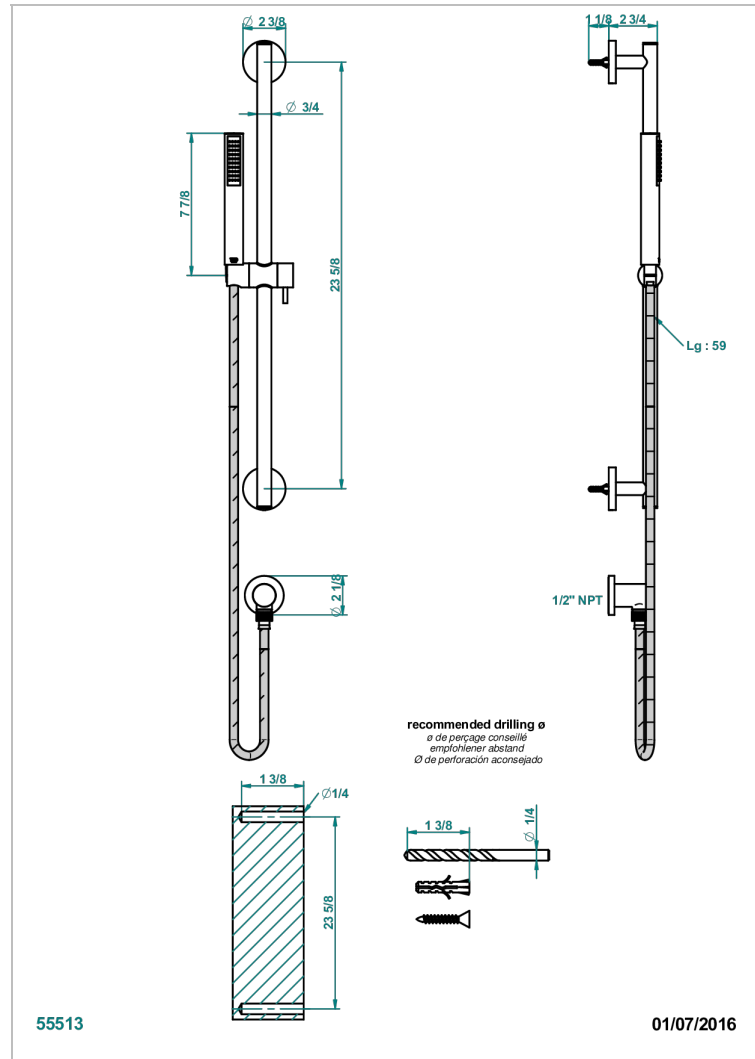

# ANOA BLACK HORN

G5D-58/US

Slide bar with handsower and elbow

## CHARACTERISTIC

- Anoa black horn
- Slide bar with handsower and elbow

## AVAILABLE FINITIONS

Black nickel - D24  
Chrome polished - A02  
Chrome polished / gold polished - G02  
Gold mat - F07  
Gold polished - F01  
Gold satiney - F03

Matt chrome (American satin) - C02  
Matt nickel (American satin) - C01  
Nickel antique / Sovereign - H28  
Nickel polished - B01  
Rose Gold - F27  
Satin chrome - C03