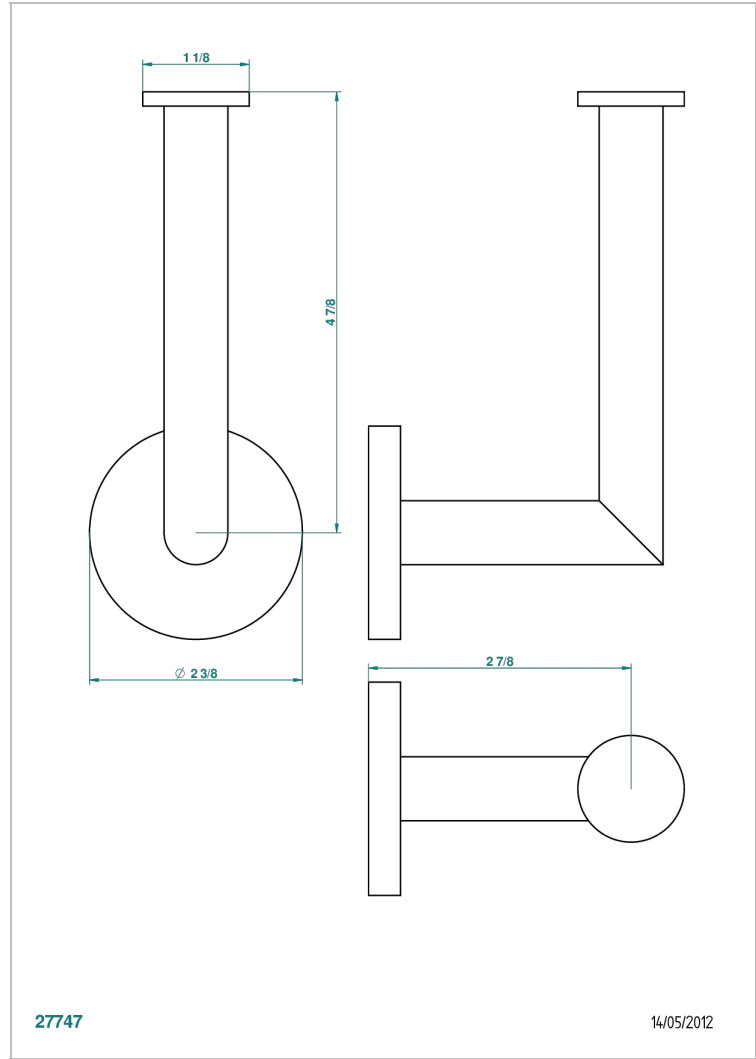

# ANOA BLACK HORN

G5D-542

Reserve toilet paper holder

## CHARACTERISTIC

- Anoa black horn
- Reserve toilet paper holder