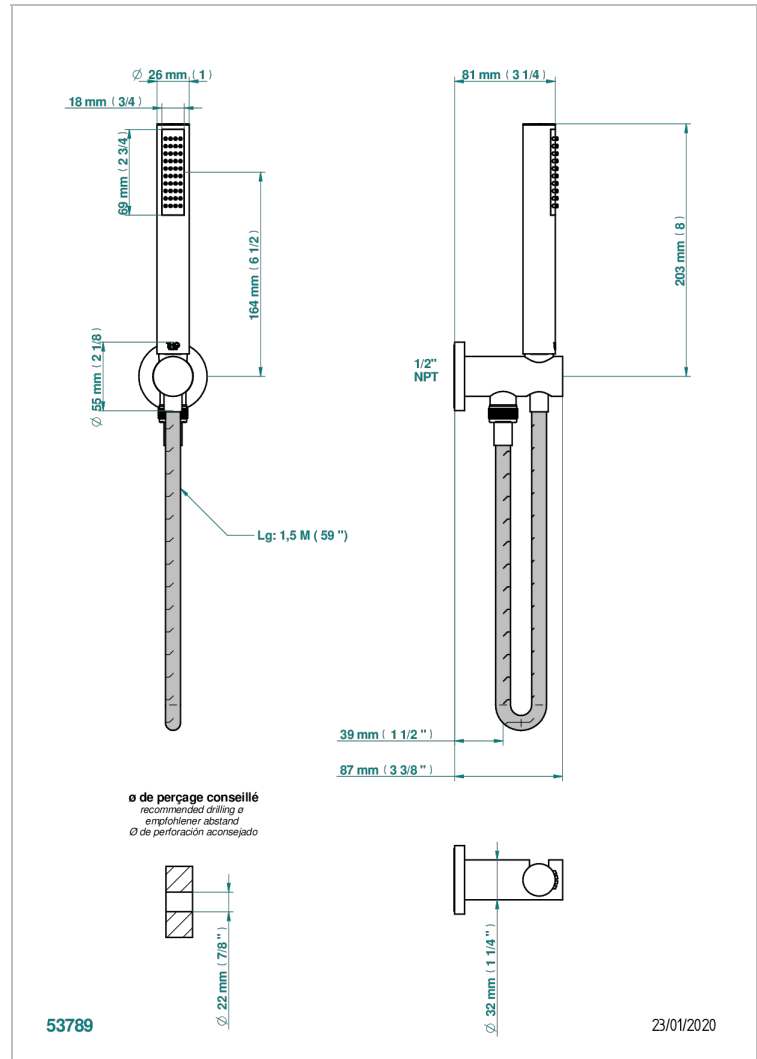

ANOA BLACK HORN

G5D-54/US

Wall mounted handshower with integrated fixed hook

THG
PARIS

CHARACTERISTIC

- Anoa black horn
- Wall mounted handshower with integrated fixed hook

AVAILABLE FINITIONS

Black nickel - D24
Chrome polished - A02
Chrome polished / gold polished - G02
Gold mat - F07
Gold polished - F01
Gold satiney - F03

Matt chrome (American satin) - C02
Matt nickel (American satin) - C01
Nickel antique / Sovereign - H28
Nickel polished - B01
Rose Gold - F27
Satin chrome - C03

Silver rhodium - F18
Soft gold - F30
Soft matt gold - F31