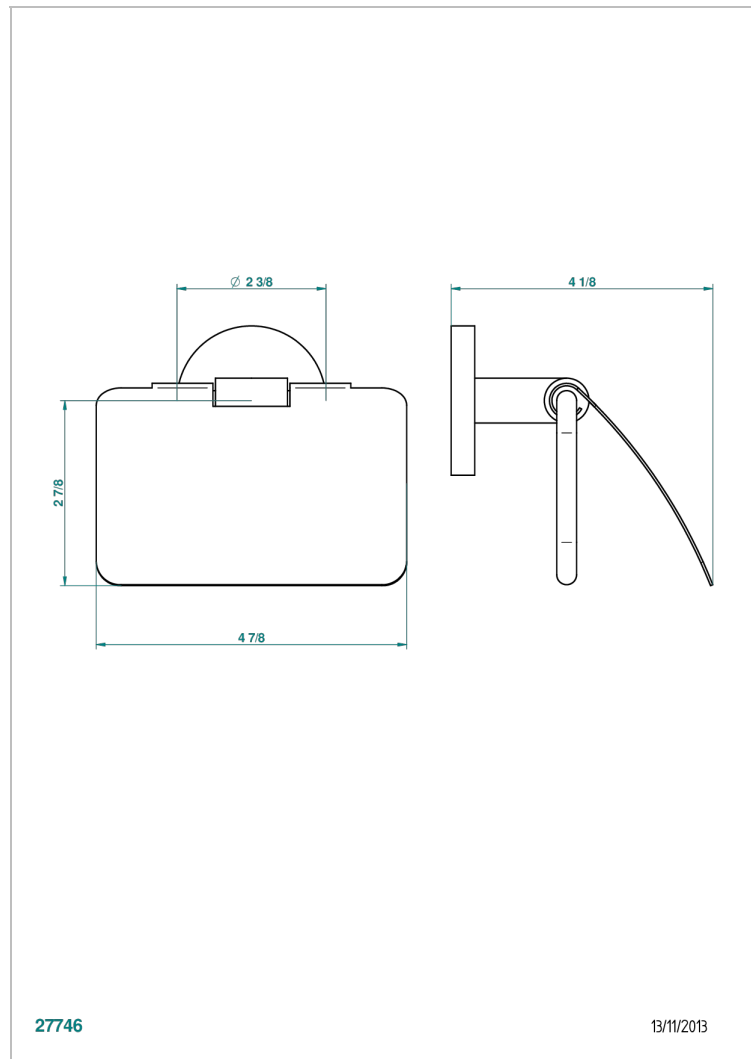

# ANOA BLACK HORN

G5D-538AC

Toilet paper holder, single mount with cover

## CHARACTERISTIC

- Anoa black horn
- Toilet paper holder, single mount with cover