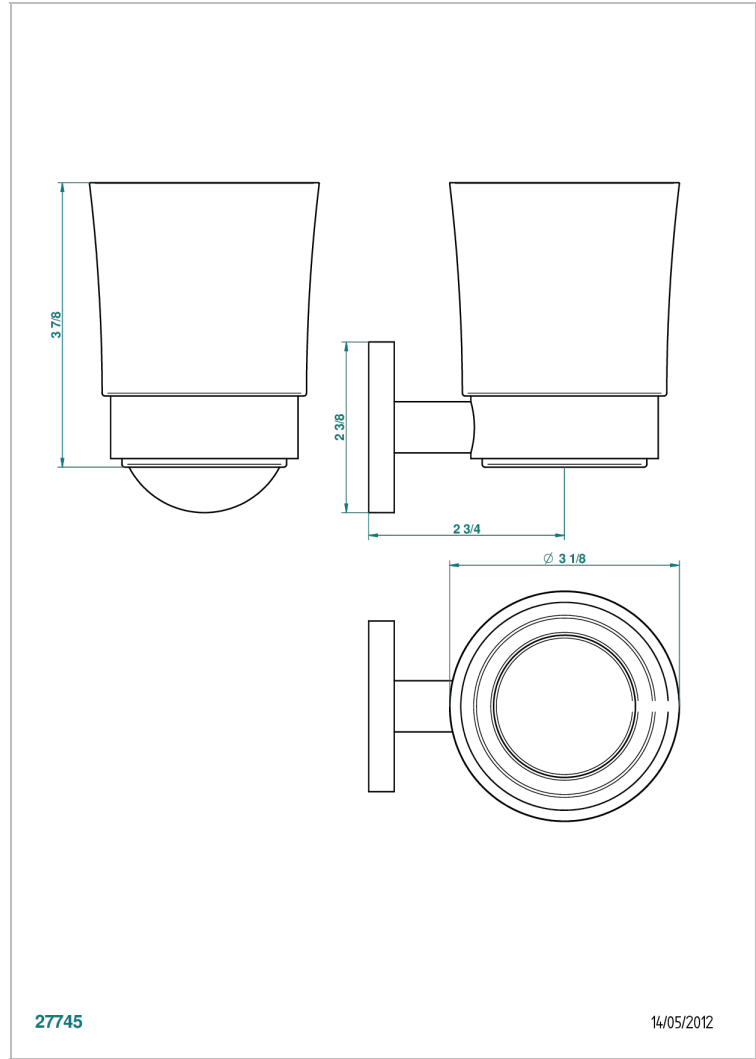

ANOA BLACK HORN

G5D-536

Tumbler holder, wall mounted

27745

14/05/2012

CHARACTERISTIC

- Anoa black horn
- Tumbler holder, wall mounted

AVAILABLE FINITIONS