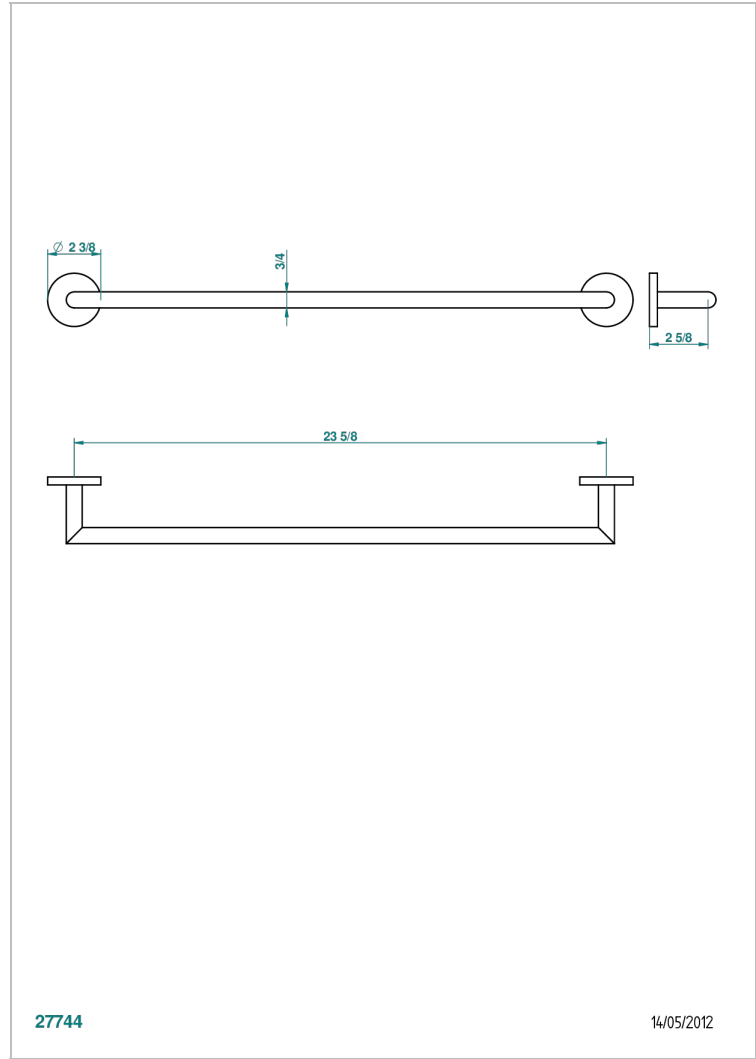

ANOA BLACK HORN

G5D-521/60

Towel bar, 24" long

27744

14/05/2012

CHARACTERISTIC

- Anoa black horn
- Towel bar, 24" long

AVAILABLE FINITIONS