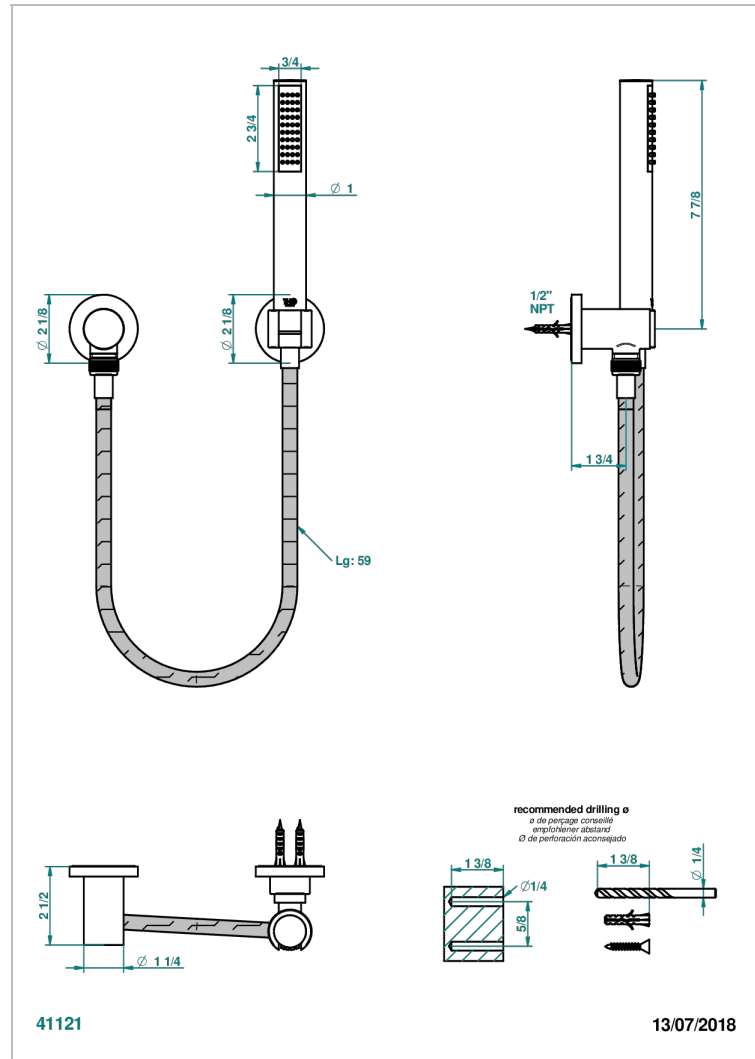

ANOA BLACK HORN

G5D-52/US

Wall mounted handshower with separate fixed hook

CHARACTERISTIC

- Anoa black horn
- Wall mounted handshower with separate fixed hook

AVAILABLE FINITIONS

Black nickel - D24
Chrome polished - A02
Chrome polished / gold polished - G02
Gold mat - F07
Gold polished - F01
Gold satiney - F03

Matt chrome (American satin) - C02
Matt nickel (American satin) - C01
Nickel antique / Sovereign - H28
Nickel polished - B01
Rose Gold - F27
Satin chrome - C03

Silver rhodium - F18
Soft gold - F30
Soft matt gold - F31