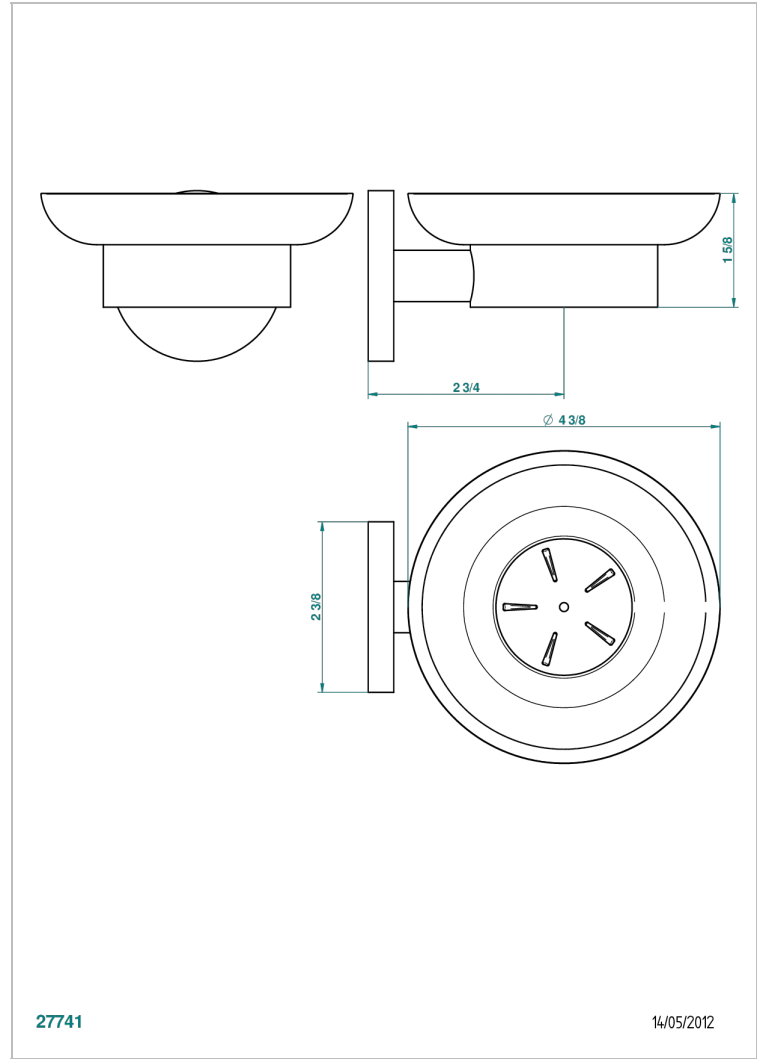

# ANOA BLACK HORN

G5D-500

Glass soap dish, wall mounted

THG<sup>®</sup>  
PARIS

## CHARACTERISTIC

- Anoa black horn
- Glass soap dish, wall mounted