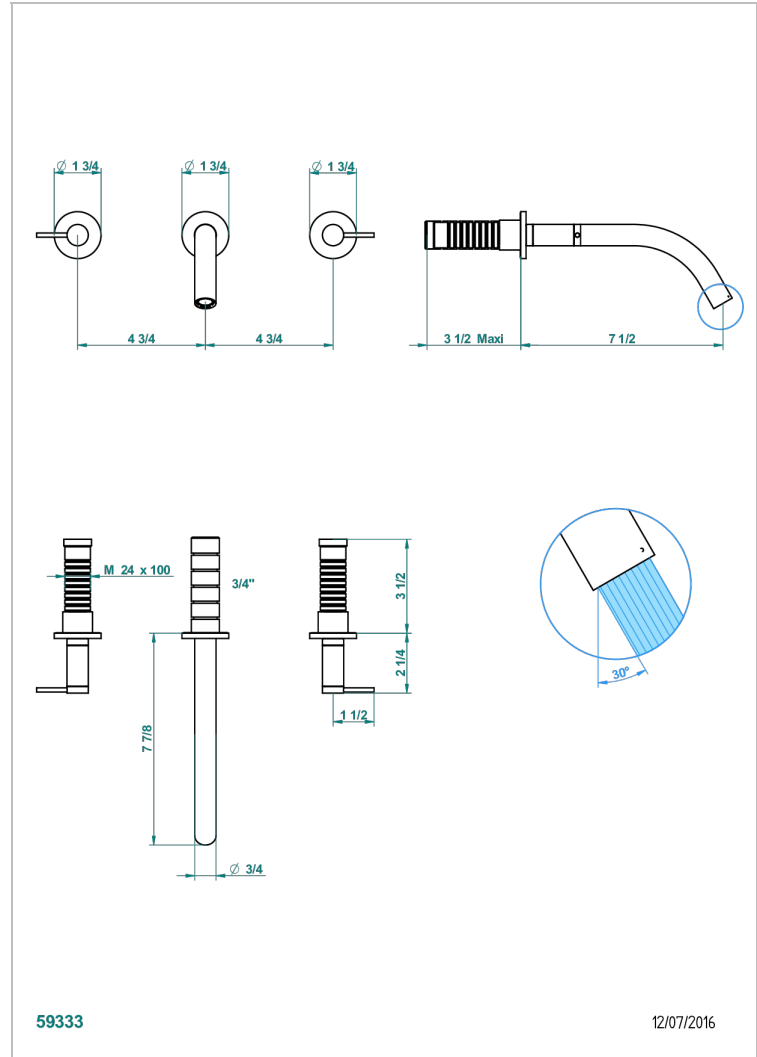

ANOA BLACK HORN

G5D-40GBUS

Trim for wall mounted 3-hole lavatory set only

CHARACTERISTIC

- Anoa black horn
- Trim for wall mounted 3-hole lavatory set only

RELATED SKU'S

- Ref. G00-40AM/US Rough parts for wall set (one counter clockwise and one clockwise cartridges)

AVAILABLE FINITIONS

Black nickel - D24
Chrome polished - A02
Chrome polished / gold polished - G02
Gold mat - F07
Gold polished - F01
Gold satiney - F03

Matt chrome (American satin) - C02
Matt nickel (American satin) - C01
Nickel antique / Sovereign - H28
Nickel polished - B01
Rose Gold - F27
Satin chrome - C03