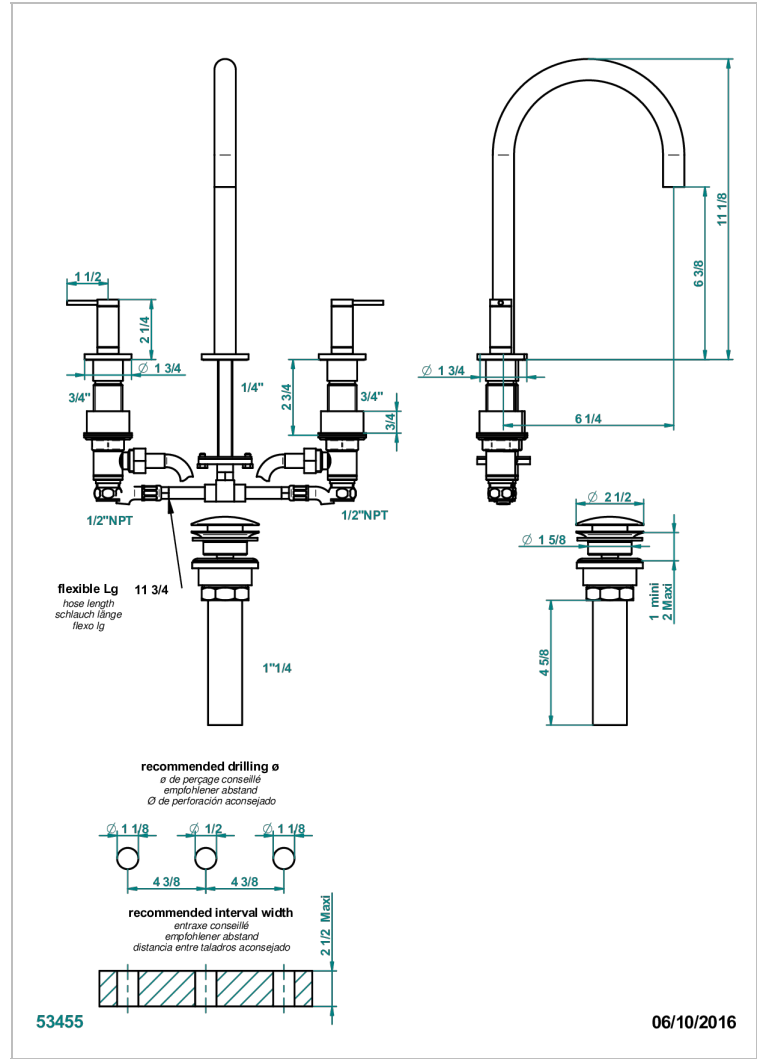

ANOA BLACK HORN

G5D-152/US

Widespread lavatory set, high spout, with drain

CHARACTERISTIC

- Anoa black horn
- Widespread lavatory set, high spout, with drain

TECHNICAL SPECS

- Recommandé : 3 bars (max. 5 bars) - Advised : 43,5 psi (max. 72 psi)
- 5,7 l/min à 3 bars (1.5 gpm at 43.5 psi)
- 1.2 gpm on demand in accordance with California's rules

AVAILABLE FINITIONS

Black nickel - D24
 Chrome polished - A02
 Chrome polished / gold polished - G02
 Gold mat - F07
 Gold polished - F01
 Gold satiny - F03

Matt chrome (American satin) - C02
 Matt nickel (American satin) - C01
 Nickel antique / Sovereign - H28
 Nickel polished - B01
 Rose Gold - F27
 Satin chrome - C03