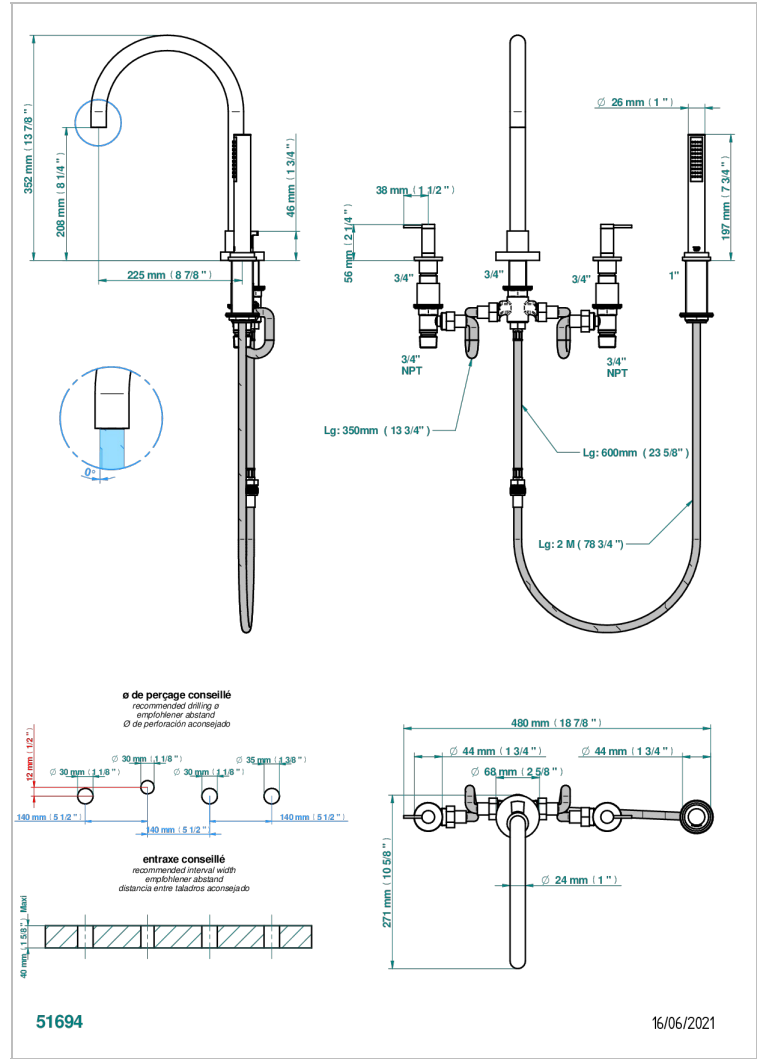

ANOA BLACK HORN

G5D-112BSGBHUS

Roman tub set with high diverter spout and handshower, 3/4" valves

CHARACTERISTIC

- Anoa black horn
- Roman tub set with high diverter spout and handshower, 3/4" valves

AVAILABLE FINITIONS

Black nickel - D24
 Chrome polished - A02
 Chrome polished / gold polished - G02
 Gold mat - F07
 Gold polished - F01
 Gold satiny - F03

Matt chrome (American satin) - C02
 Matt nickel (American satin) - C01
 Nickel antique / Sovereign - H28
 Nickel polished - B01
 Rose Gold - F27
 Satin chrome - C03