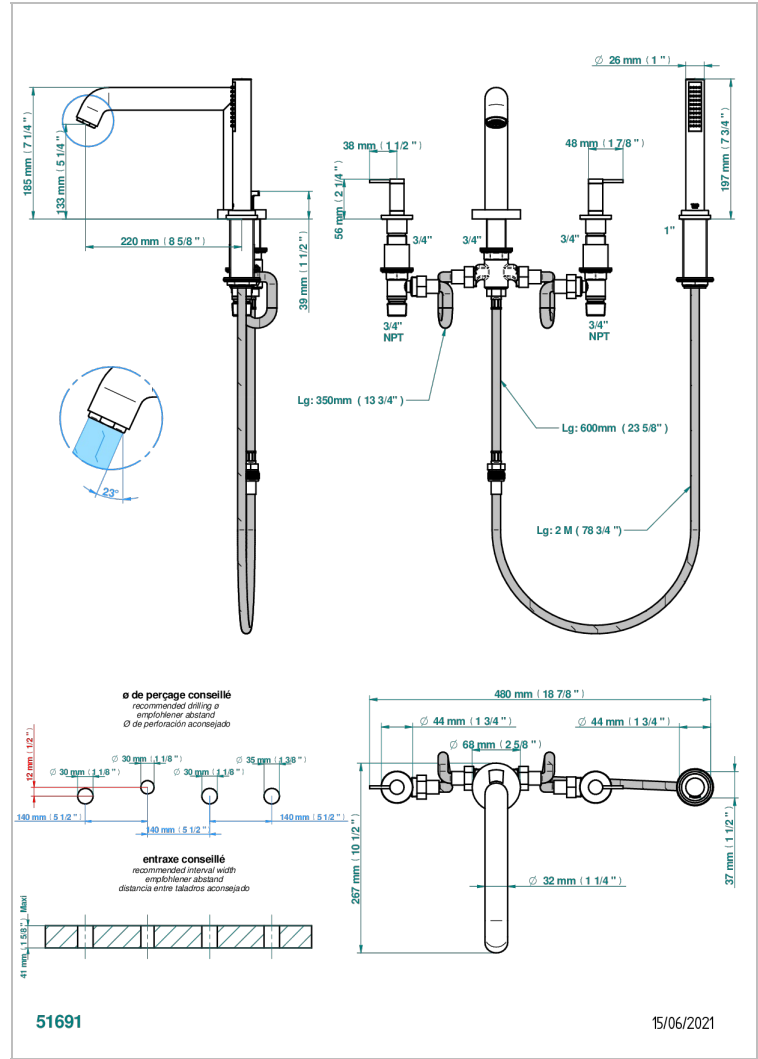

ANOVA BLACK HORN

G5D-112BSGBBUS

Roman tub set with low diverter spout and handshower, 3/4" valves

THG
PARIS

CHARACTERISTIC

- Anova black horn
- Roman tub set with low diverter spout and handshower, 3/4" valves

TECHNICAL SPECS

- Recommandé : 3 bars (max. 5 bars) - Advised : 43,5 psi (max. 72 psi)
- Bec : 35 l/min à 3 bars - Douchette : 9,5 l/min à 3 bars
- Spout : 9.26 gpm at 43.5 psi - Handshower : 2.5 gpm at 43.5 psi

AVAILABLE FINITIONS

Black nickel - D24
Chrome polished - A02
Chrome polished / gold polished - G02
Gold mat - F07
Gold polished - F01
Gold satiny - F03

Matt chrome (American satin) - C02
Matt nickel (American satin) - C01
Nickel antique / Sovereign - H28
Nickel polished - B01
Rose Gold - F27
Satin chrome - C03