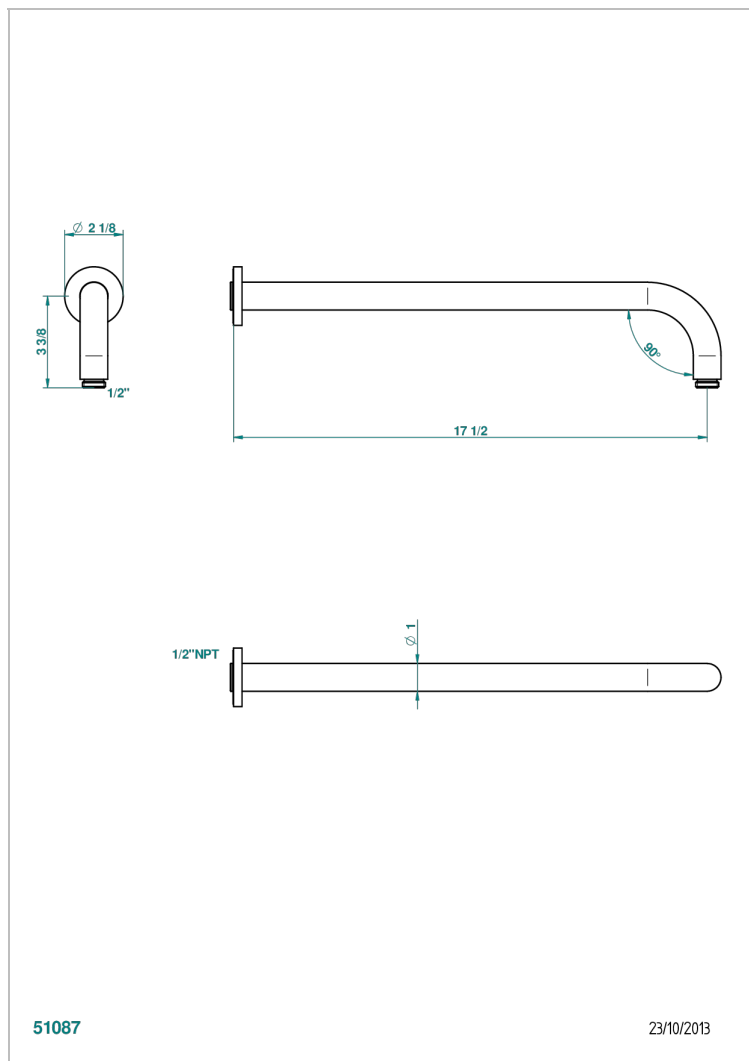

NANO WITH LEVER HANDLES

G5B-84L/US

Horizontal shower arm, 90°, lg: 17"

CHARACTERISTIC

- Nano with lever handles
- Horizontal shower arm, 90°, lg: 17"

AVAILABLE FINITIONS

Black nickel - D24
Chrome polished - A02
Chrome polished / gold polished - G02
Gold mat - F07
Gold polished - F01
Gold satiney - F03