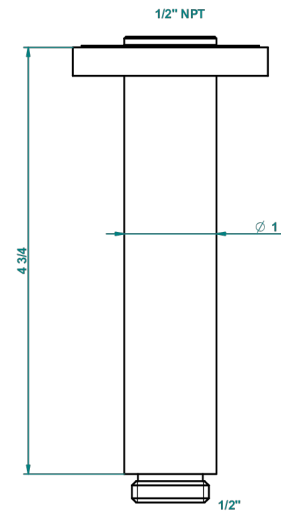

# NANO WITH LEVER HANDLES

G5B-82V/US

Vertical shower arm ceiling mounted 1/2" connection

17725

21/09/2015

## CHARACTERISTIC

- Nano with lever handles
- Vertical shower arm ceiling mounted 1/2" connection