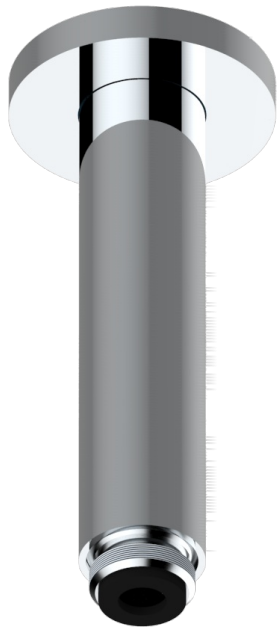

# NANO WITH LEVER HANDLES

G5B-82V/US

Vertical shower arm ceiling mounted 1/2" connection

17725

21/09/2015

## CHARACTERISTIC

- Nano with lever handles
- Vertical shower arm ceiling mounted 1/2" connection

## AVAILABLE FINITIONS

Black nickel - D24  
Chrome polished - A02  
Chrome polished / gold polished - G02  
Gold mat - F07  
Gold polished - F01  
Gold satiney - F03

Matt chrome (American satin) - C02  
Matt nickel (American satin) - C01  
Nickel antique / Sovereign - H28  
Nickel polished - B01  
Rose Gold - F27  
Satin chrome - C03

Silver rhodium - F18  
Soft gold - F30  
Soft matt gold - F31