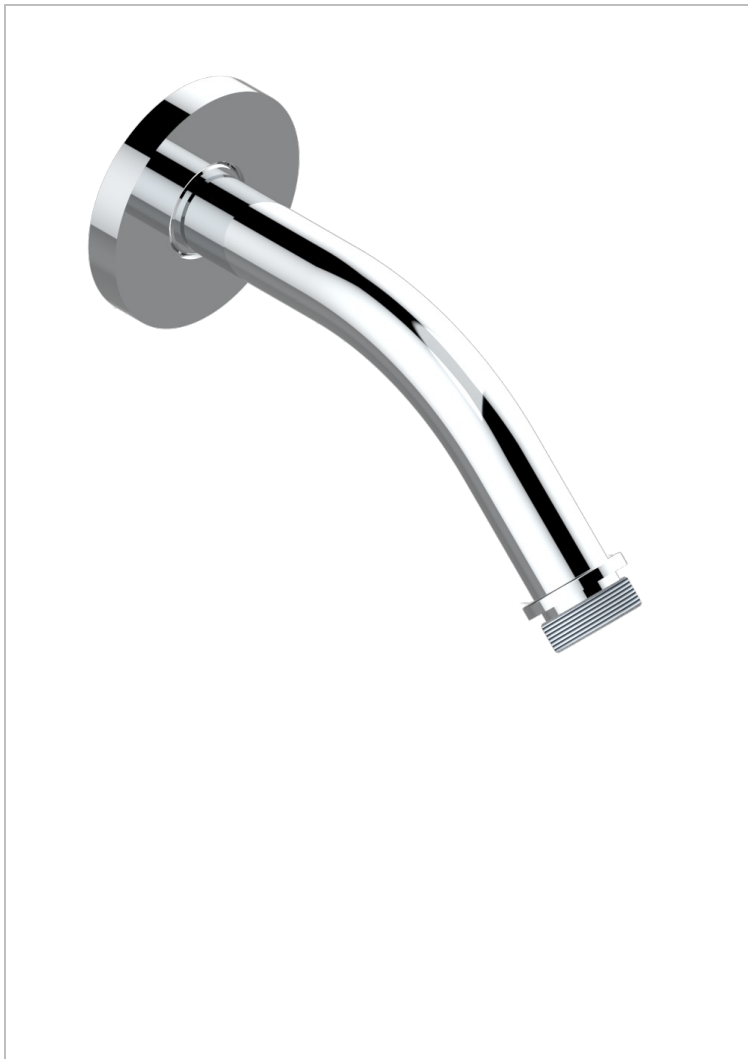

NANO WITH LEVER HANDLES

G5B-82/US

Horizontal shower arm, 45°, lg: 4" 3/4

17720

05/11/2008

CHARACTERISTIC

- Nano with lever handles
- Horizontal shower arm, 45°, lg: 4" 3/4

AVAILABLE FINITIONS

Black nickel - D24
Chrome polished - A02
Chrome polished / gold polished - G02
Gold mat - F07
Gold polished - F01
Gold satiney - F03

Matt chrome (American satin) - C02
Matt nickel (American satin) - C01
Nickel antique / Sovereign - H28
Nickel polished - B01
Rose Gold - F27
Satin chrome - C03

Silver rhodium - F18
Soft gold - F30
Soft matt gold - F31