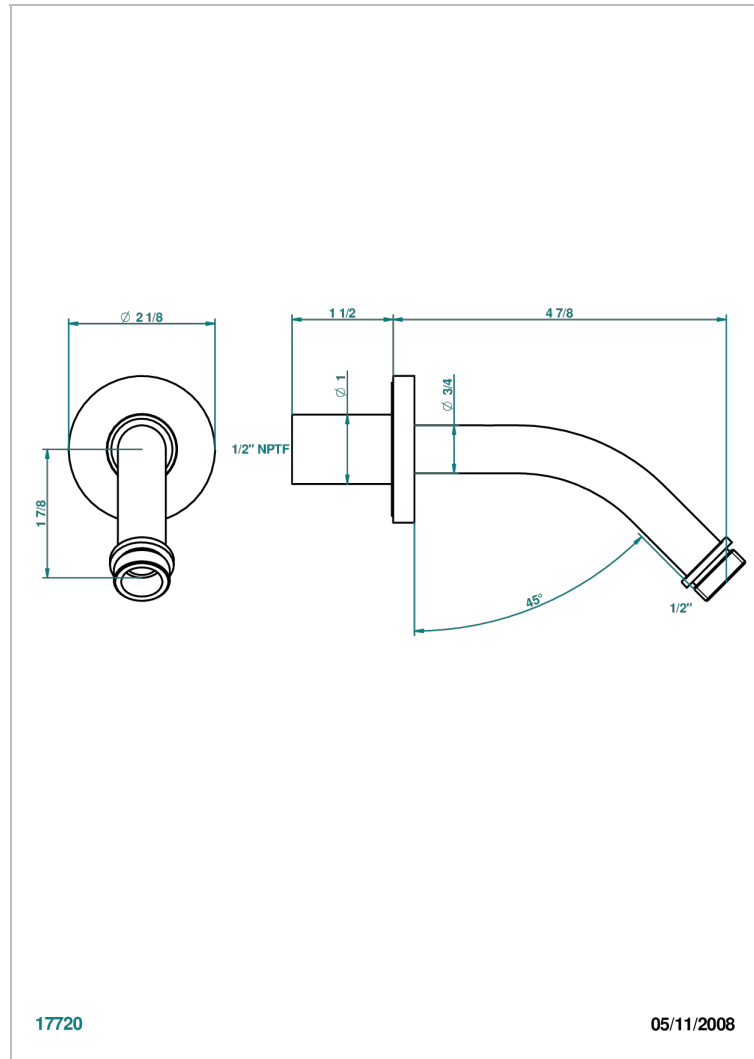

NANO WITH LEVER HANDLES

G5B-82/US

Horizontal shower arm, 45°, lg: 4" 3/4

17720

05/11/2008

CHARACTERISTIC

- Nano with lever handles
- Horizontal shower arm, 45°, lg: 4" 3/4

AVAILABLE FINITIONS