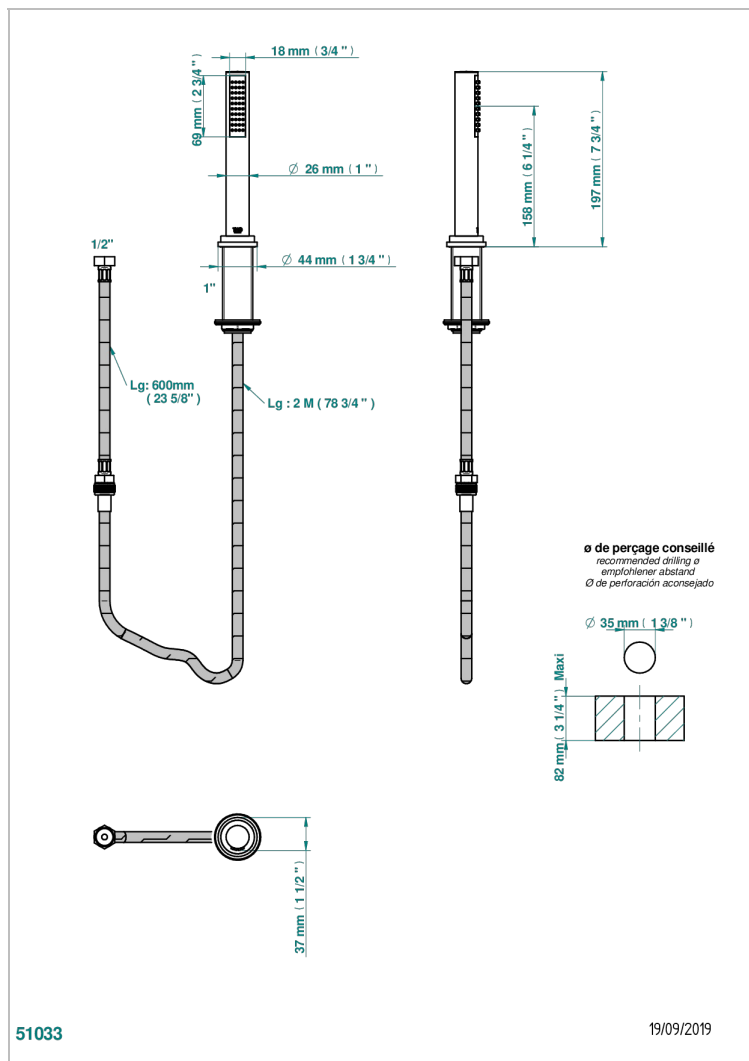

NANO WITH LEVER HANDLES

G5B-60A

Deck mounted hand shower, with hose

CHARACTERISTIC

- Nano with lever handles
- Deck mounted hand shower, with hose

AVAILABLE FINITIONS

Black nickel - D24
 Chrome polished - A02
 Chrome polished / gold polished - G02
 Gold mat - F07
 Gold polished - F01
 Gold satiny - F03

Matt chrome (American satin) - C02
 Matt nickel (American satin) - C01
 Nickel antique / Sovereign - H28
 Nickel polished - B01
 Rose Gold - F27
 Satin chrome - C03

Silver rhodium - F18
 Soft gold - F30
 Soft matt gold - F31