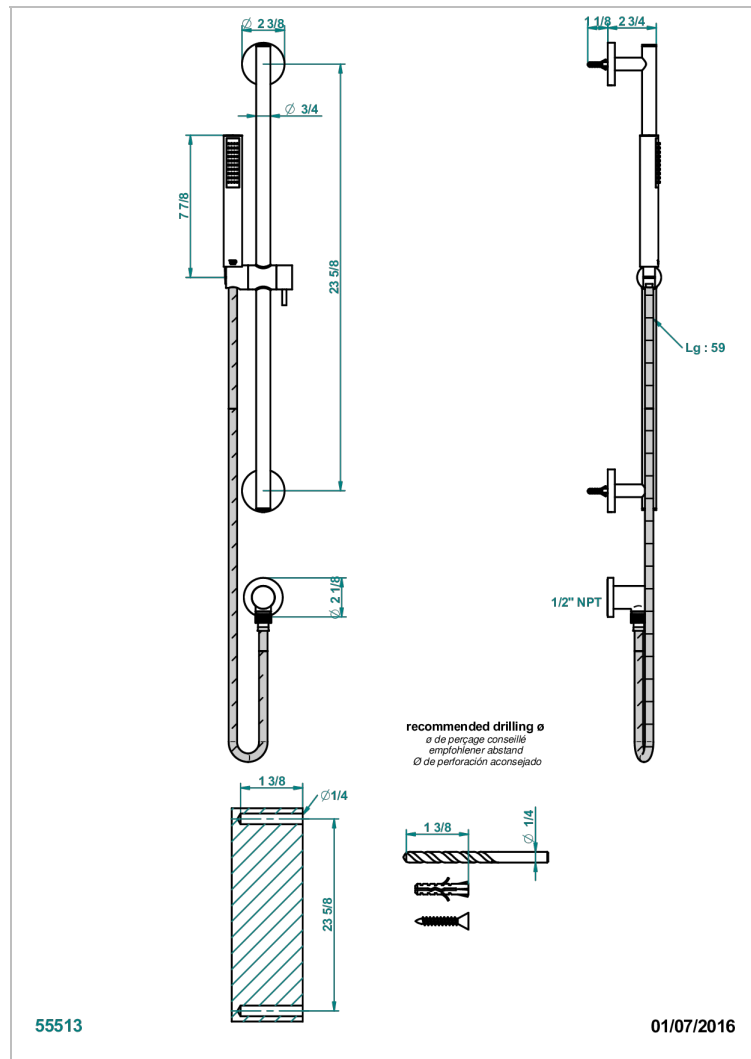

# NANO WITH LEVER HANDLES

G5B-58/US

Slide bar with handshower and elbow

## CHARACTERISTIC

- Nano with lever handles
- Slide bar with handshower and elbow

## AVAILABLE FINITIONS

Black nickel - D24  
 Chrome polished - A02  
 Chrome polished / gold polished - G02  
 Gold mat - F07  
 Gold polished - F01  
 Gold satiney - F03

Matt chrome (American satin) - C02  
 Matt nickel (American satin) - C01  
 Nickel antique / Sovereign - H28  
 Nickel polished - B01  
 Rose Gold - F27  
 Satin chrome - C03