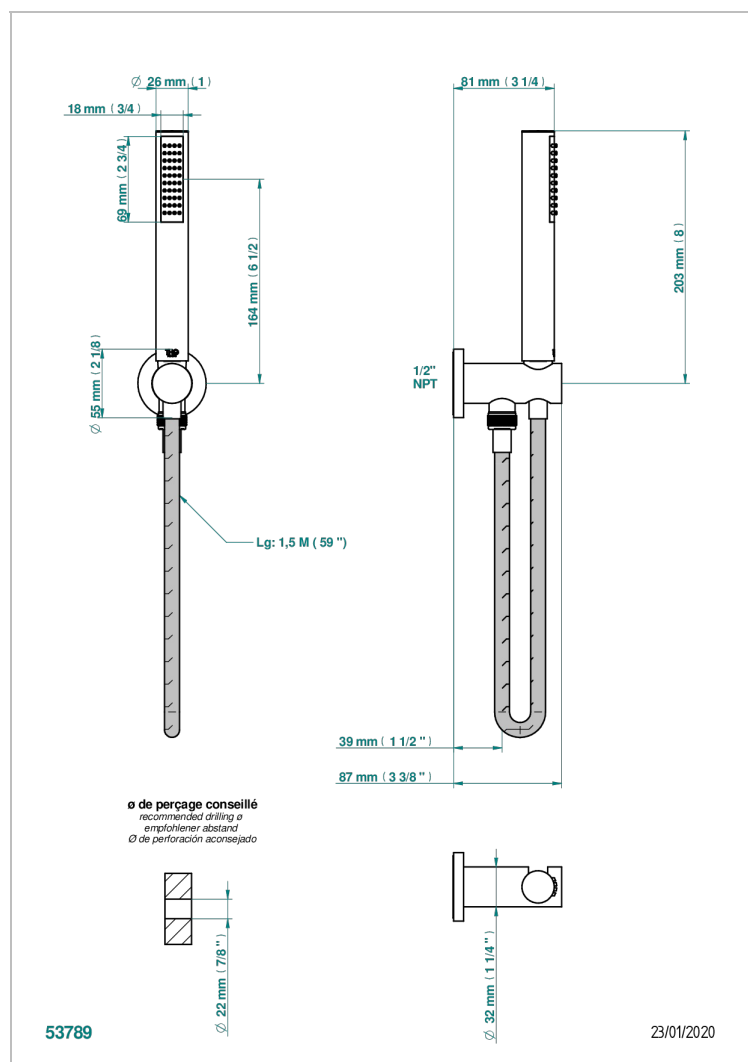

NANO WITH LEVER HANDLES

G5B-54/US

Wall mounted handshower with integrated fixed hook

53789

23/01/2020

CHARACTERISTIC

- Nano with lever handles
- Wall mounted handshower with integrated fixed hook

AVAILABLE FINITIONS

Black nickel - D24
 Chrome polished - A02
 Chrome polished / gold polished - G02
 Gold mat - F07
 Gold polished - F01
 Gold satiney - F03

Matt chrome (American satin) - C02
 Matt nickel (American satin) - C01
 Nickel antique / Sovereign - H28
 Nickel polished - B01
 Rose Gold - F27
 Satin chrome - C03