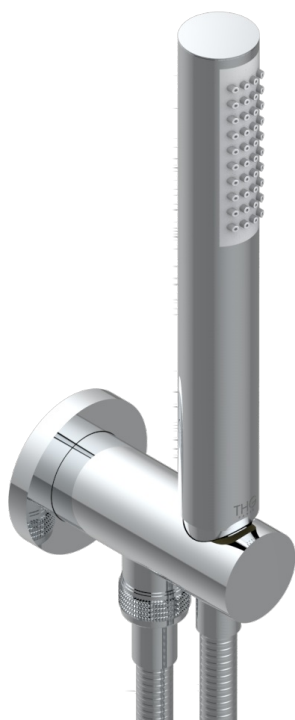

NANO WITH LEVER HANDLES

G5B-54/US

Wall mounted handshower with integrated fixed hook

53789

23/01/2020

CHARACTERISTIC

- Nano with lever handles
- Wall mounted handshower with integrated fixed hook

AVAILABLE FINITIONS

Black nickel - D24
 Chrome polished - A02
 Chrome polished / gold polished - G02
 Gold mat - F07
 Gold polished - F01
 Gold satiney - F03

Matt chrome (American satin) - C02
 Matt nickel (American satin) - C01
 Nickel antique / Sovereign - H28
 Nickel polished - B01
 Rose Gold - F27
 Satin chrome - C03

Silver rhodium - F18
 Soft gold - F30
 Soft matt gold - F31