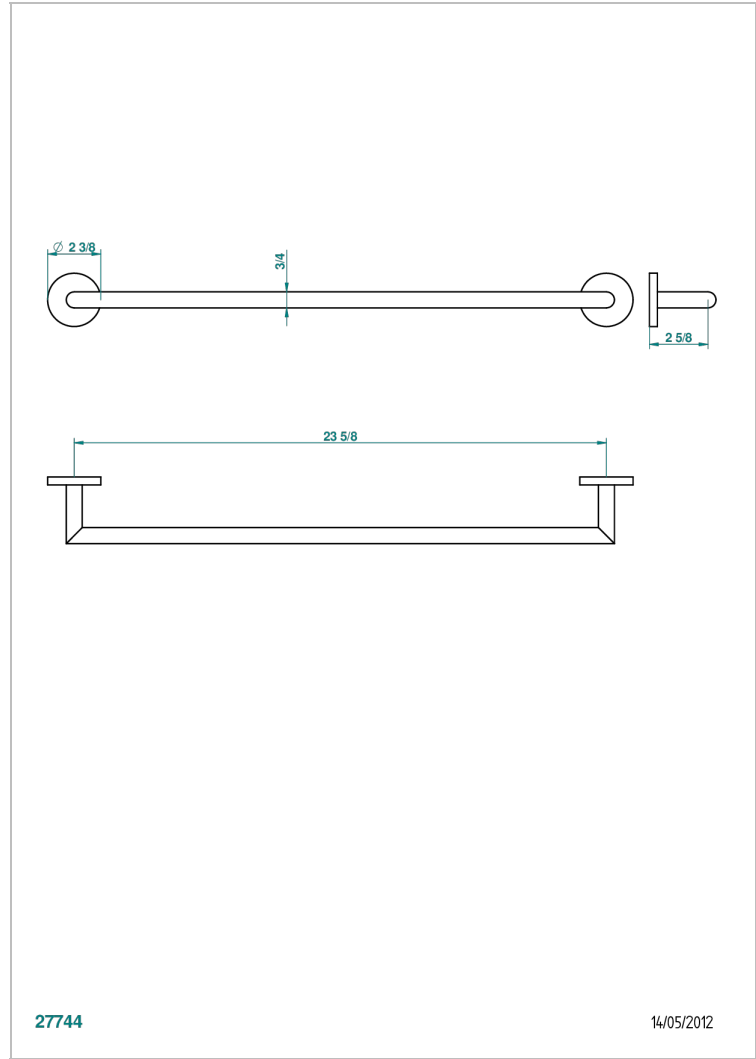

NANO WITH LEVER HANDLES

G5B-521/60

Towel bar, 24" long

27744

14/05/2012

CHARACTERISTIC

- Nano with lever handles
- Towel bar, 24" long

AVAILABLE FINITIONS