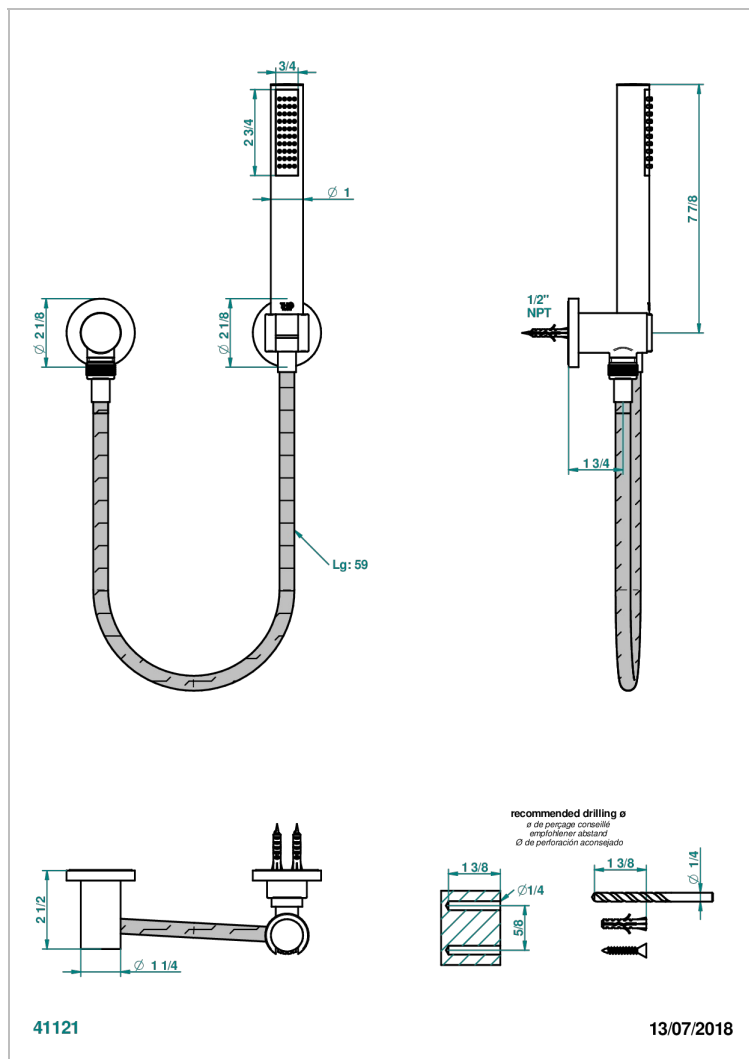

# NANO WITH LEVER HANDLES

G5B-52/US

Wall mounted handshower with separate fixed hook

## CHARACTERISTIC

- Nano with lever handles
- Wall mounted handshower with separate fixed hook

## AVAILABLE FINITIONS

Black nickel - D24  
 Chrome polished - A02  
 Chrome polished / gold polished - G02  
 Gold mat - F07  
 Gold polished - F01  
 Gold satiney - F03

Matt chrome (American satin) - C02  
 Matt nickel (American satin) - C01  
 Nickel antique / Sovereign - H28  
 Nickel polished - B01  
 Rose Gold - F27  
 Satin chrome - C03