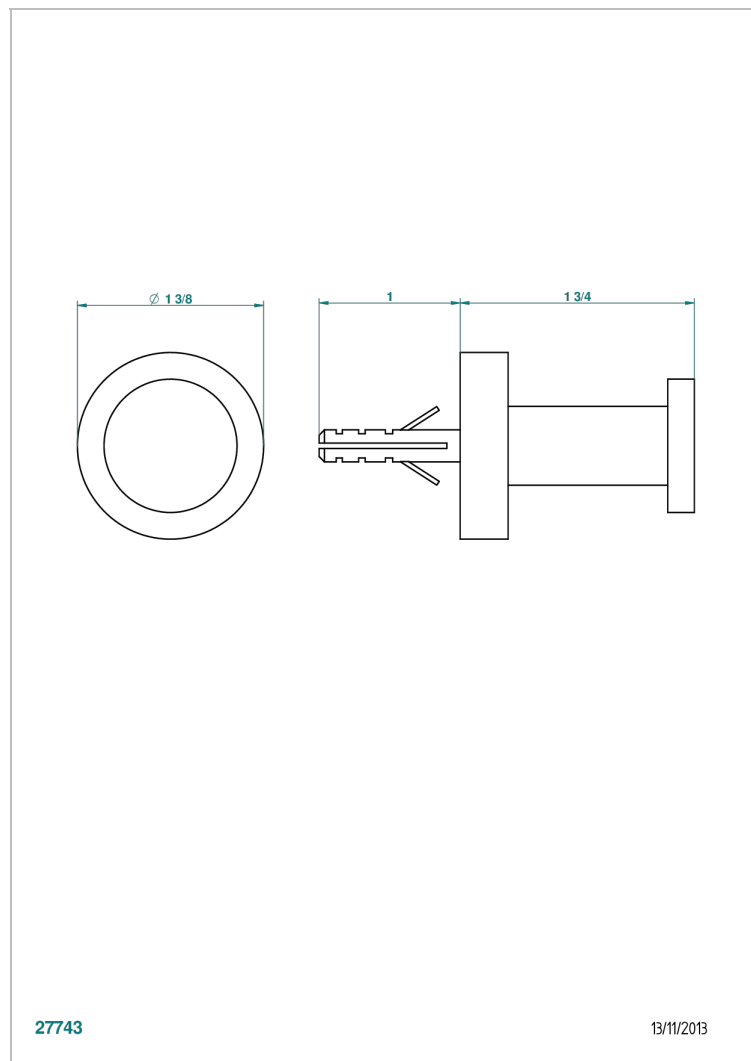

# NANO WITH LEVER HANDLES

G5B-517

Robe hook

27743

13/11/2013

## CHARACTERISTIC

- Nano with lever handles
- Robe hook