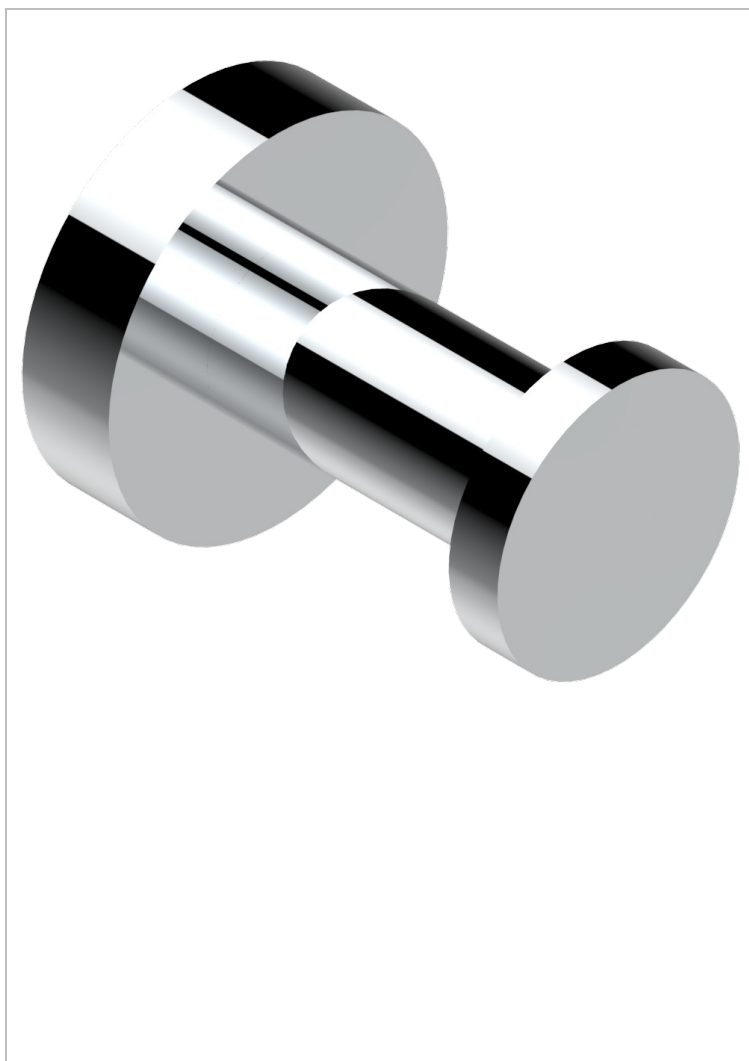

# NANO WITH LEVER HANDLES

G5B-517

Robe hook

27743

13/11/2013

## CHARACTERISTIC

- Nano with lever handles
- Robe hook

## AVAILABLE FINITIONS

Black nickel - D24  
Chrome polished - A02  
Chrome polished / gold polished - G02  
Gold mat - F07  
Gold polished - F01  
Gold satiney - F03

Matt chrome (American satin) - C02  
Matt nickel (American satin) - C01  
Nickel antique / Sovereign - H28  
Nickel polished - B01  
Rose Gold - F27  
Satin chrome - C03