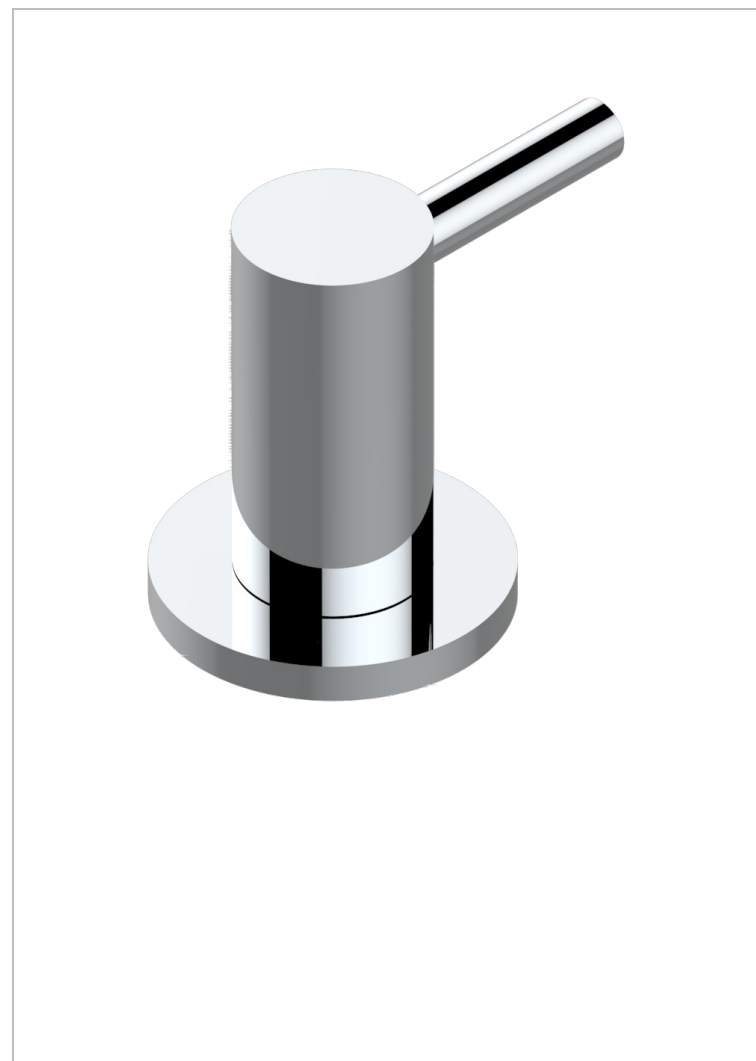

NANO WITH LEVER HANDLES

G5B-504VGUS

2-function deck diverter with trim

CHARACTERISTIC

- Nano with lever handles
- 2-function deck diverter with trim

AVAILABLE FINITIONS

Black nickel - D24
Chrome polished - A02
Chrome polished / gold polished - G02
Gold mat - F07
Gold polished - F01
Gold satiney - F03

Matt chrome (American satin) - C02
Matt nickel (American satin) - C01
Nickel antique / Sovereign - H28
Nickel polished - B01
Rose Gold - F27
Satin chrome - C03

Silver rhodium - F18
Soft gold - F30
Soft matt gold - F31