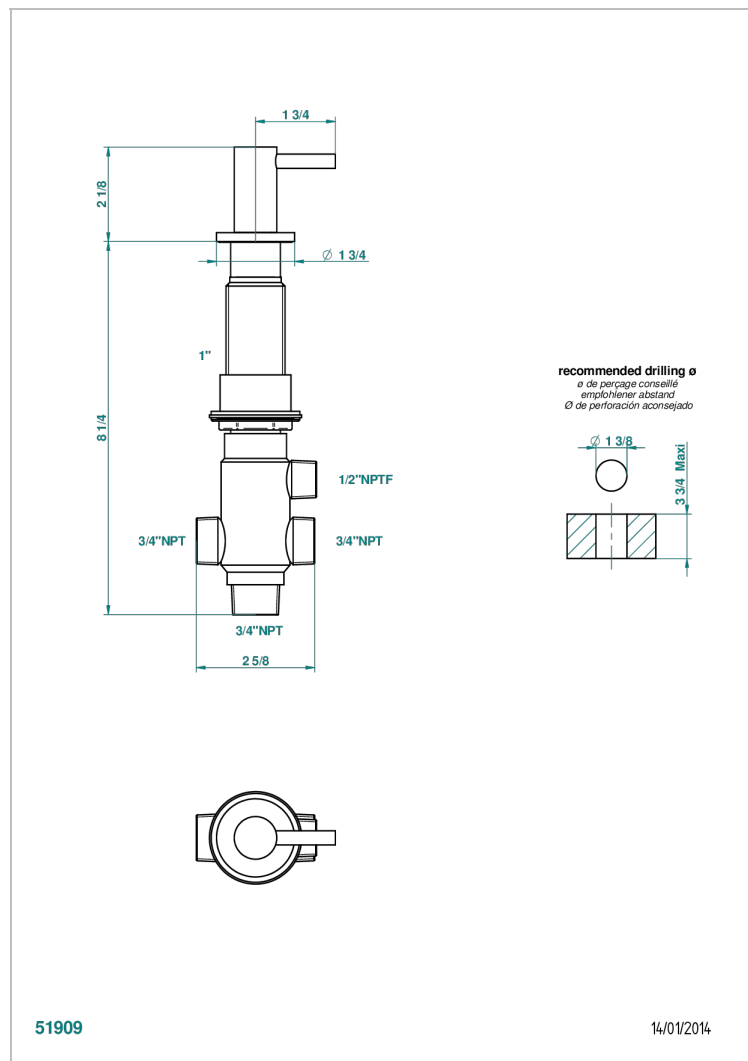

NANO WITH LEVER HANDLES

G5B-504VGUS

2-function deck diverter with trim

CHARACTERISTIC

- Nano with lever handles
- 2-function deck diverter with trim

AVAILABLE FINITIONS

Black nickel - D24
Chrome polished - A02
Chrome polished / gold polished - G02
Gold mat - F07
Gold polished - F01
Gold satiney - F03