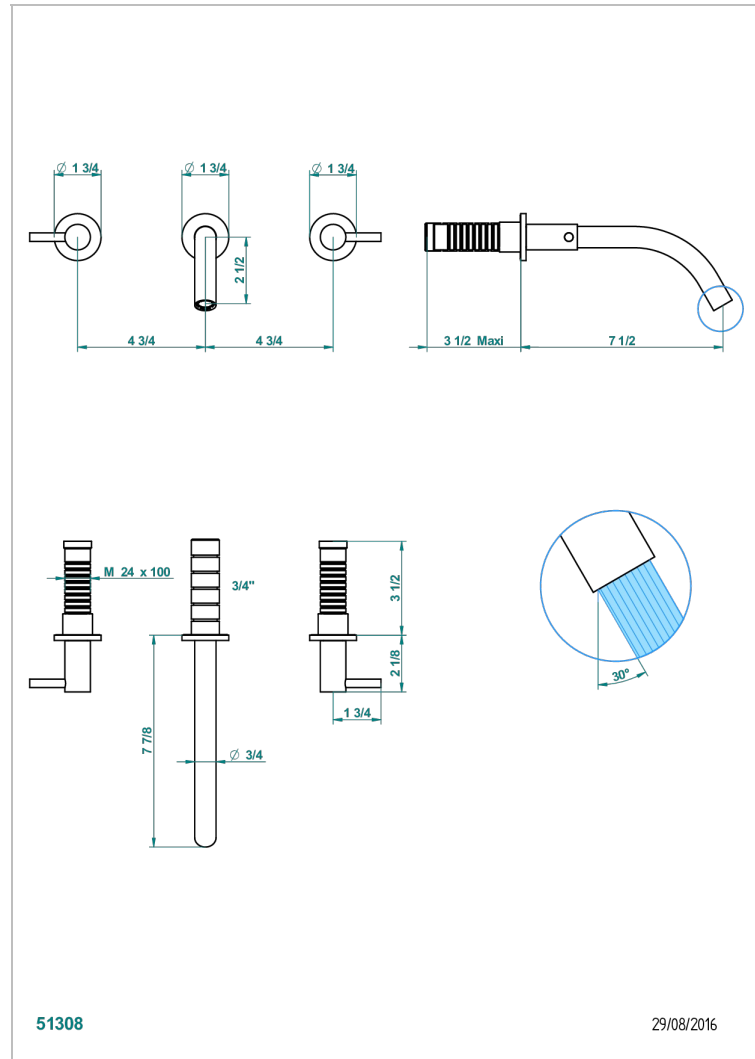

NANO WITH LEVER HANDLES

G5B-40GBUS

Trim for wall mounted 3-hole lavatory set only

THG[®]
PARIS

CHARACTERISTIC

- Nano with lever handles
- Trim for wall mounted 3-hole lavatory set only

TECHNICAL SPECS

- Recommandé : 3 bars (max. 5 bars) - Advised : 43,5 psi (max. 72 psi)
- 8,2 l/min à 3 bars (2.2 gpm at 43.5 psi)

RELATED SKU'S

- Ref. G00-40AM/US Rough parts for wall set (one counter clockwise and one clockwise cartridges)

AVAILABLE FINITIONS

Black nickel - D24
Chrome polished - A02
Chrome polished / gold polished - G02
Gold mat - F07
Gold polished - F01
Gold satiney - F03