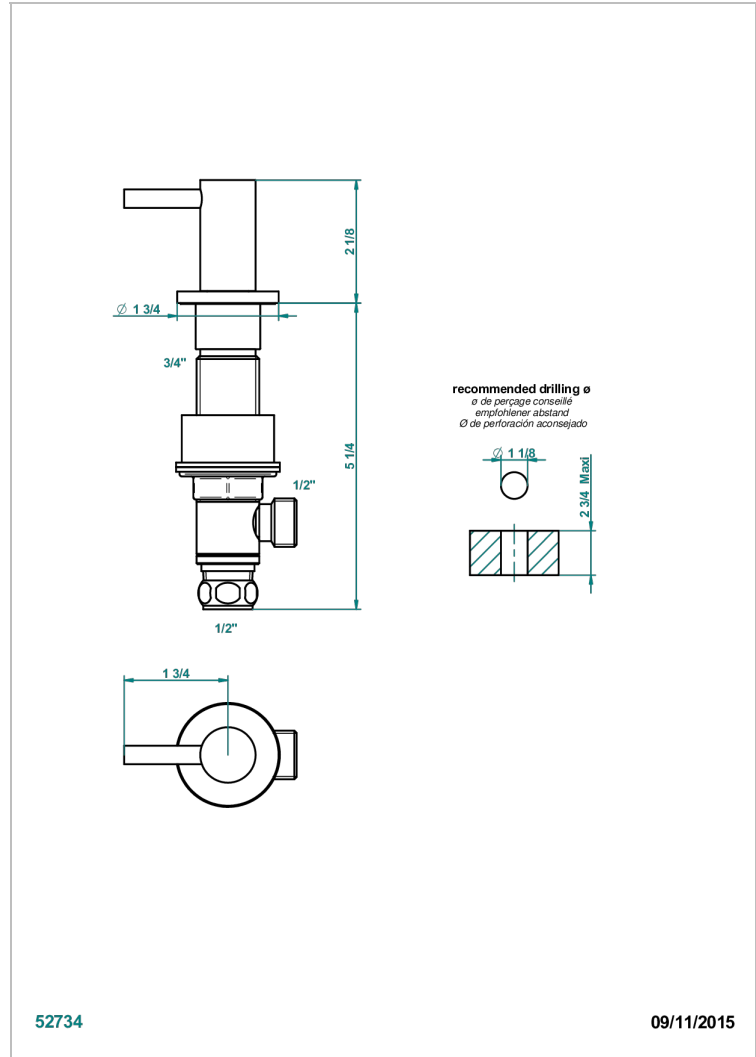

# NANO WITH LEVER HANDLES

G5B-35/HUS

1/2" deck valve with trim for lavatory - Hot

## CHARACTERISTIC

- Nano with lever handles
- 1/2" deck valve with trim for lavatory - Hot