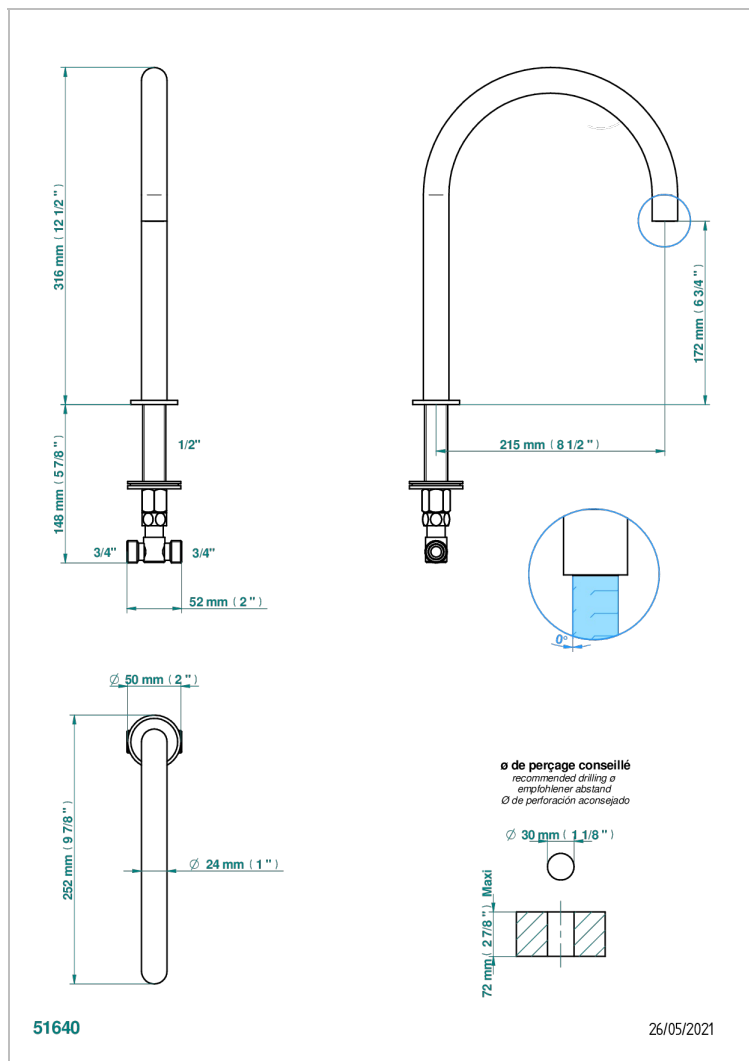

NANO WITH LEVER HANDLES

G5B-29SGH

Tub spout, high

CHARACTERISTIC

- Nano with lever handles
- Tub spout, high

AVAILABLE FINITIONS

Black nickel - D24
 Chrome polished - A02
 Chrome polished / gold polished - G02
 Gold mat - F07
 Gold polished - F01
 Gold satiny - F03