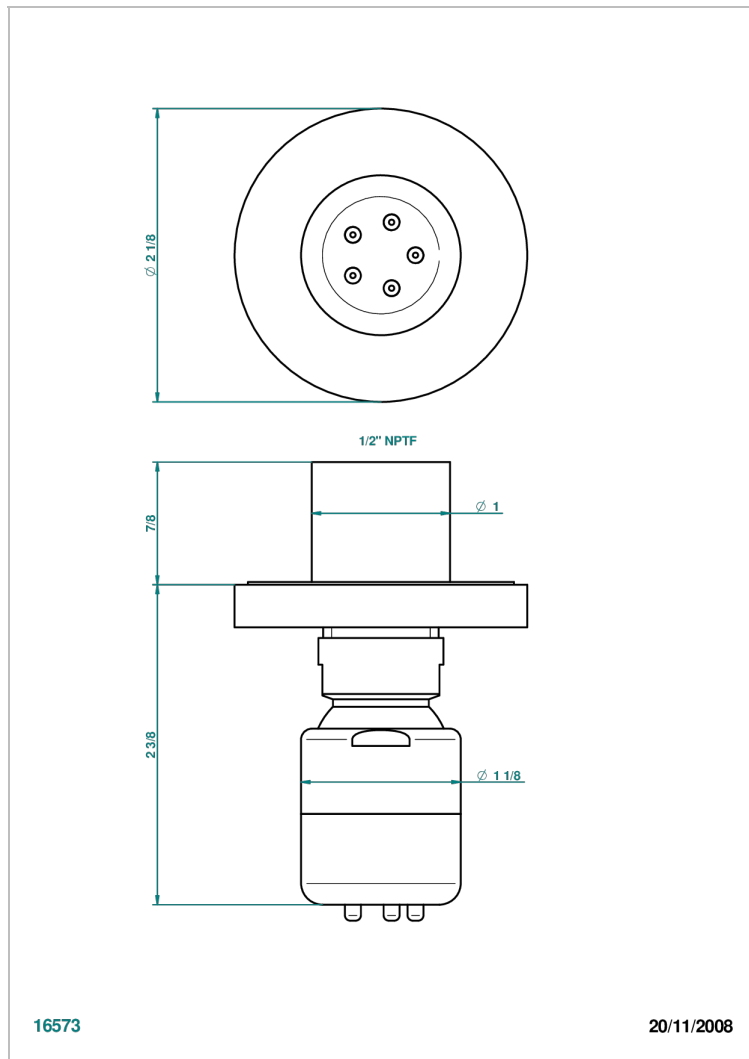

NANO WITH LEVER HANDLES

G5B-290/BUS

Body spray 1/2" with Easyclean system

CHARACTERISTIC

- Nano with lever handles
- Body spray 1/2" with Easyclean system

AVAILABLE FINITIONS

Black nickel - D24
Chrome polished - A02
Chrome polished / gold polished - G02
Gold mat - F07
Gold polished - F01
Gold satiney - F03