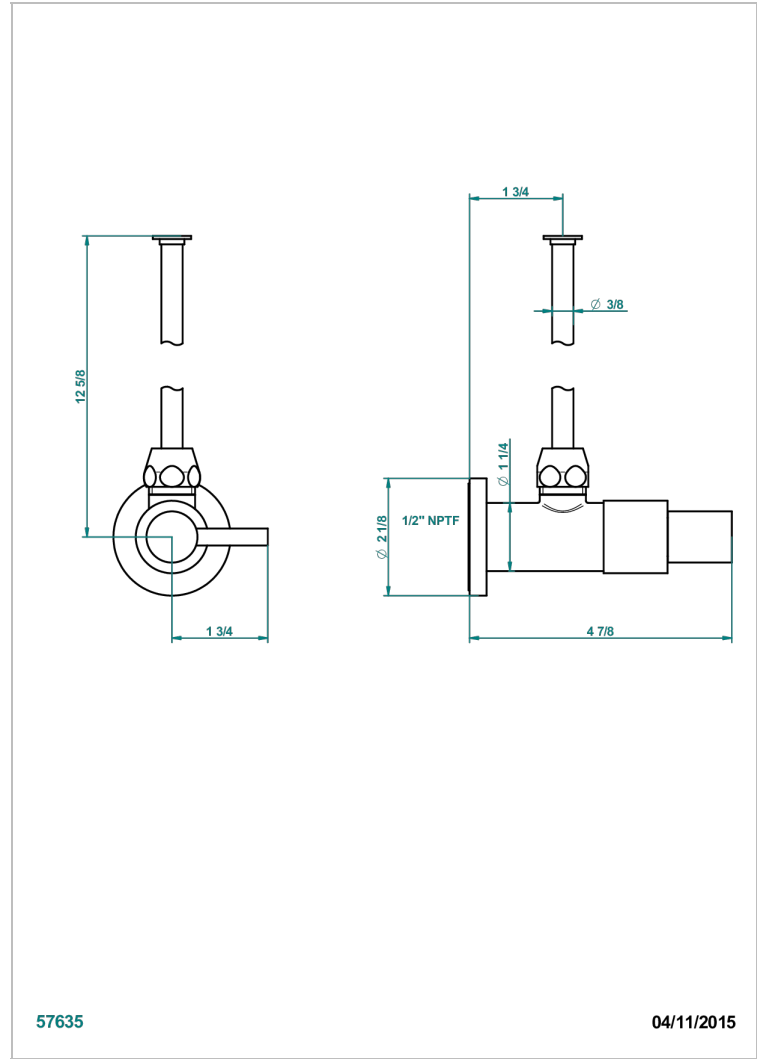

# NANO WITH LEVER HANDLES

G5B-181/SWC

Angle supply valve with 3/8" adaptor set for toilet

## CHARACTERISTIC

- Nano with lever handles
- Angle supply valve with 3/8" adaptor set for toilet