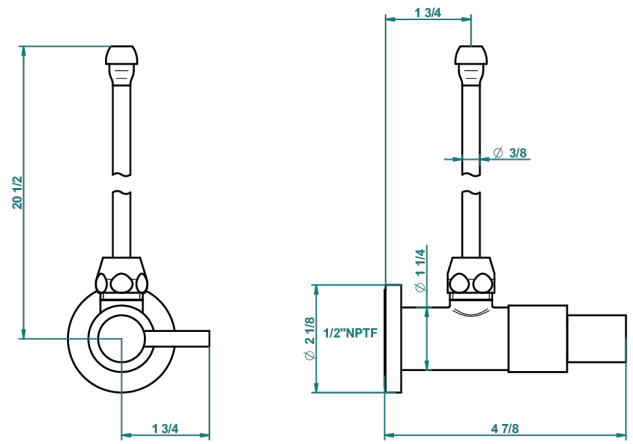

NANO WITH LEVER HANDLES

G5B-181/SLA

Angle supply valve with 3/8" adaptor set

57634

04/11/2015

CHARACTERISTIC

- Nano with lever handles
- Angle supply valve with 3/8" adaptor set

AVAILABLE FINITIONS