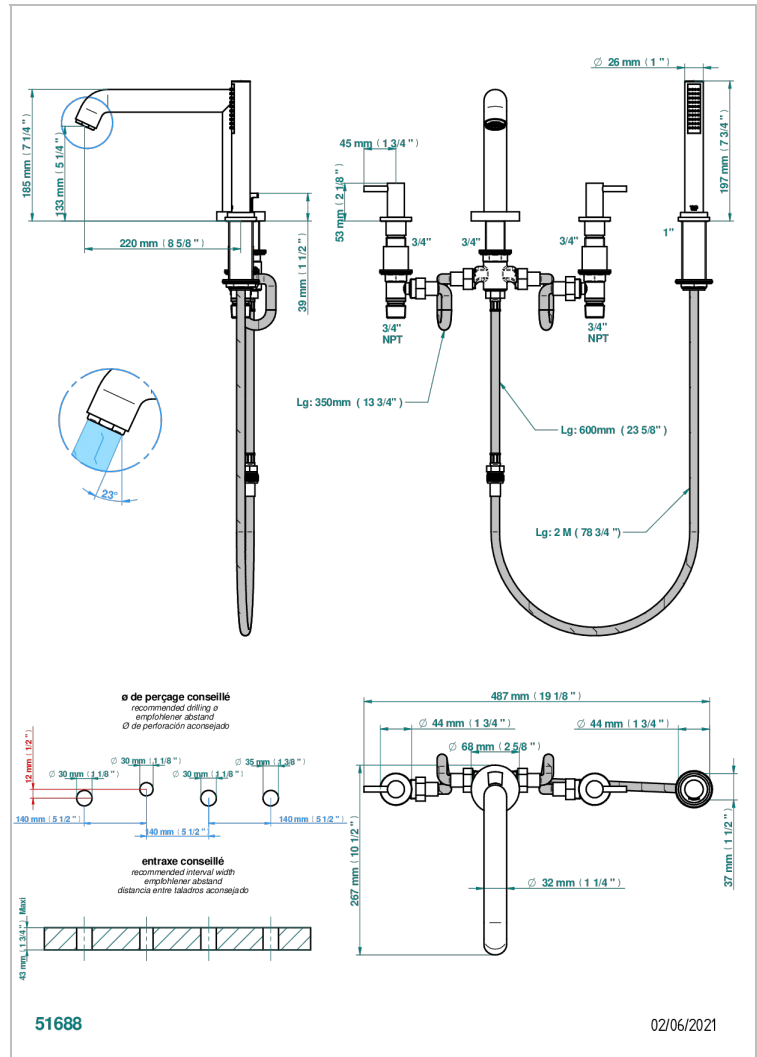

NANO WITH LEVER HANDLES

G5B-112BSGBBUS

Roman tub set with low diverter spout and handshower, 3/4" valves

THG®
PARIS

CHARACTERISTIC

- Nano with lever handles
- Roman tub set with low diverter spout and handshower, 3/4" valves

TECHNICAL SPECS

- Recommandé : 3 bars (max. 5 bars) - Advised : 43,5 psi (max. 72 psi)
- Bec : 35 l/min à 3 bars - Douchette : 9,5 l/min à 3 bars
- Spout : 9.26 gpm at 43.5 psi - Handshower : 2.5 gpm at 43.5 psi

AVAILABLE FINITIONS

Black nickel - D24
Chrome polished - A02
Chrome polished / gold polished - G02
Gold mat - F07
Gold polished - F01
Gold satiny - F03

Matt chrome (American satin) - C02
Matt nickel (American satin) - C01
Nickel antique / Sovereign - H28
Nickel polished - B01
Rose Gold - F27
Satin chrome - C03