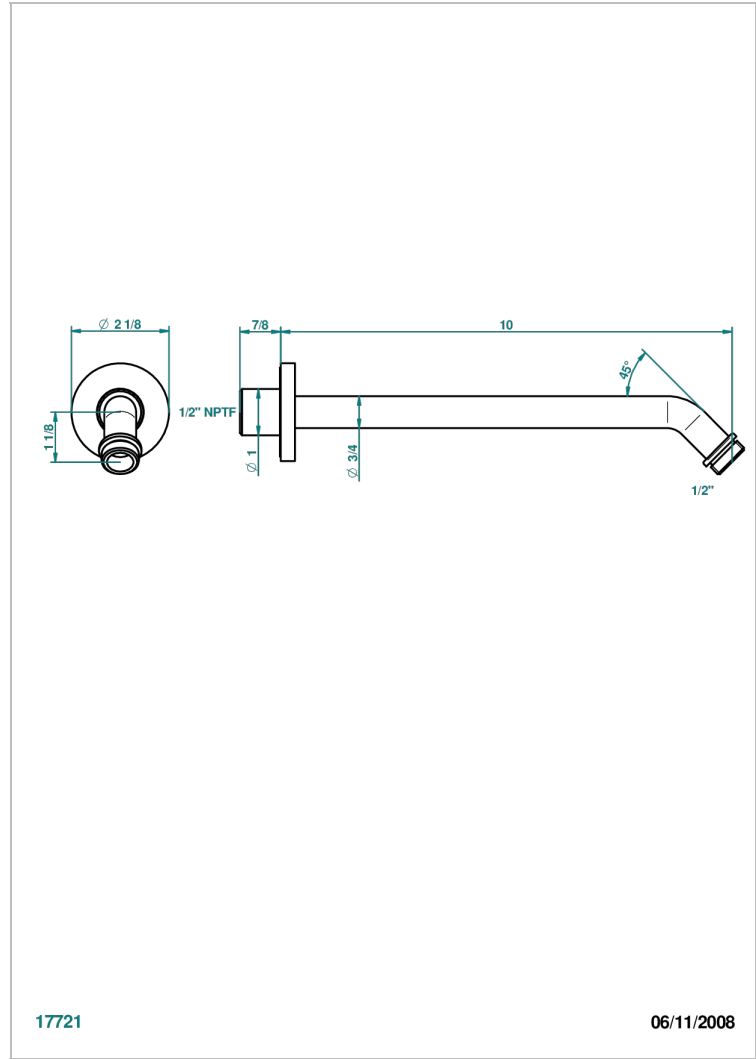

NANO

G5A-84/US

Horizontal shower arm, 45°, lg: 10"

CHARACTERISTIC

- Nano
- Horizontal shower arm, 45°, lg: 10"

AVAILABLE FINITIONS

Black nickel - D24
Chrome polished - A02
Chrome polished / gold polished - G02
Gold mat - F07
Gold polished - F01
Gold satiney - F03