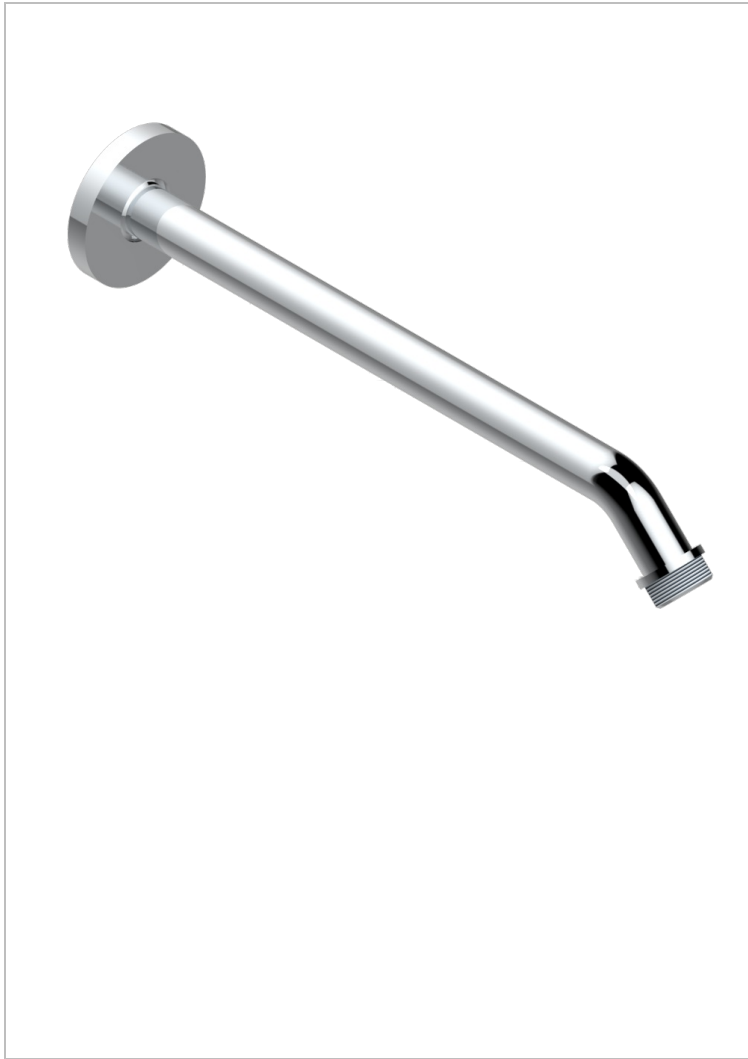

NANO

G5A-84/US

Horizontal shower arm, 45°, lg: 10"

CHARACTERISTIC

- Nano
- Horizontal shower arm, 45°, lg: 10"

AVAILABLE FINITIONS

Black nickel - D24
Chrome polished - A02
Chrome polished / gold polished - G02
Gold mat - F07
Gold polished - F01
Gold satiney - F03

Matt chrome (American satin) - C02
Matt nickel (American satin) - C01
Nickel antique / Sovereign - H28
Nickel polished - B01
Rose Gold - F27
Satin chrome - C03

Silver rhodium - F18
Soft gold - F30
Soft matt gold - F31