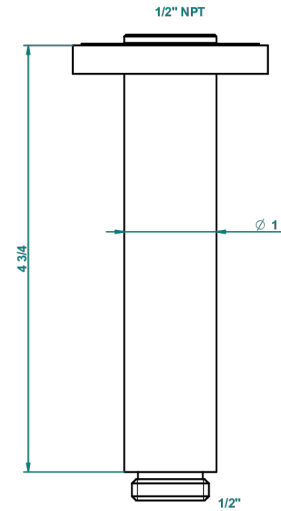

# NANO

G5A-82V/US

Vertical shower arm ceiling mounted 1/2" connection

17725

21/09/2015

## CHARACTERISTIC

- Nano
- Vertical shower arm ceiling mounted 1/2" connection