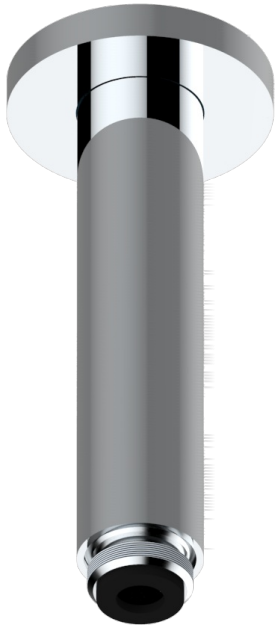

# NANO

G5A-82V/US

Vertical shower arm ceiling mounted 1/2" connection

17725

21/09/2015

## CHARACTERISTIC

- Nano
- Vertical shower arm ceiling mounted 1/2" connection

## AVAILABLE FINITIONS

Black nickel - D24  
Chrome polished - A02  
Chrome polished / gold polished - G02  
Gold mat - F07  
Gold polished - F01  
Gold satiney - F03

Matt chrome (American satin) - C02  
Matt nickel (American satin) - C01  
Nickel antique / Sovereign - H28  
Nickel polished - B01  
Rose Gold - F27  
Satin chrome - C03

Silver rhodium - F18  
Soft gold - F30  
Soft matt gold - F31