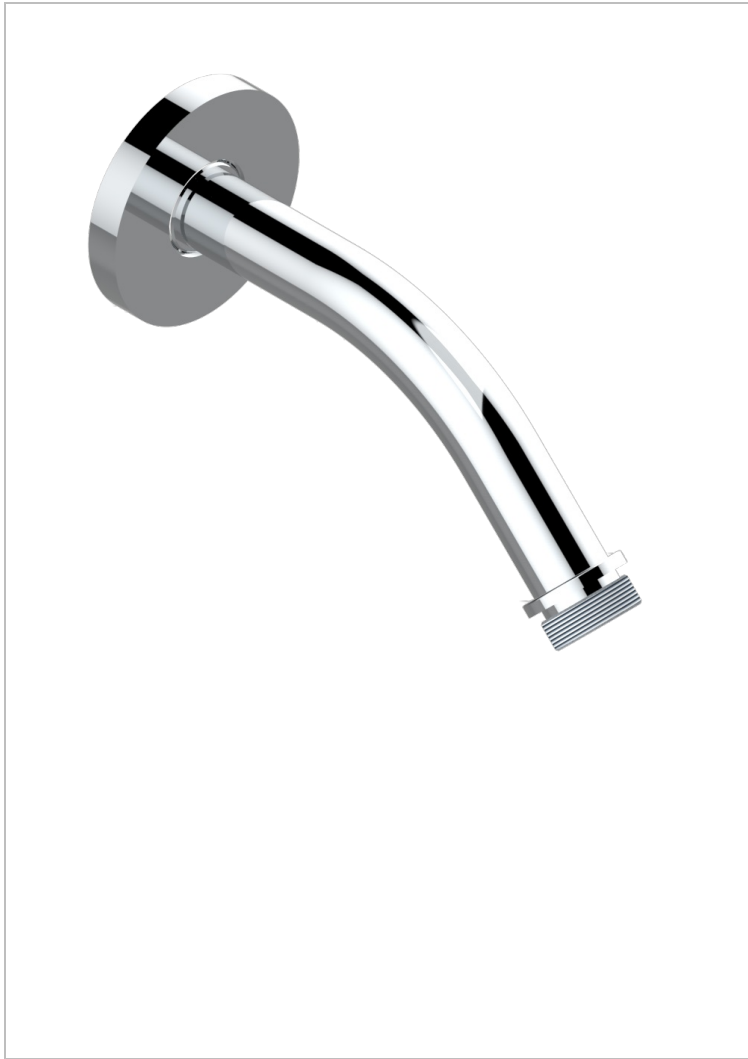

NANO

G5A-82/US

Horizontal shower arm, 45°, lg: 4" 3/4

CHARACTERISTIC

- Nano
- Horizontal shower arm, 45°, lg: 4" 3/4

AVAILABLE FINITIONS

Black nickel - D24
Chrome polished - A02
Chrome polished / gold polished - G02
Gold mat - F07
Gold polished - F01
Gold satiney - F03

Matt chrome (American satin) - C02
Matt nickel (American satin) - C01
Nickel antique / Sovereign - H28
Nickel polished - B01
Rose Gold - F27
Satin chrome - C03

Silver rhodium - F18
Soft gold - F30
Soft matt gold - F31