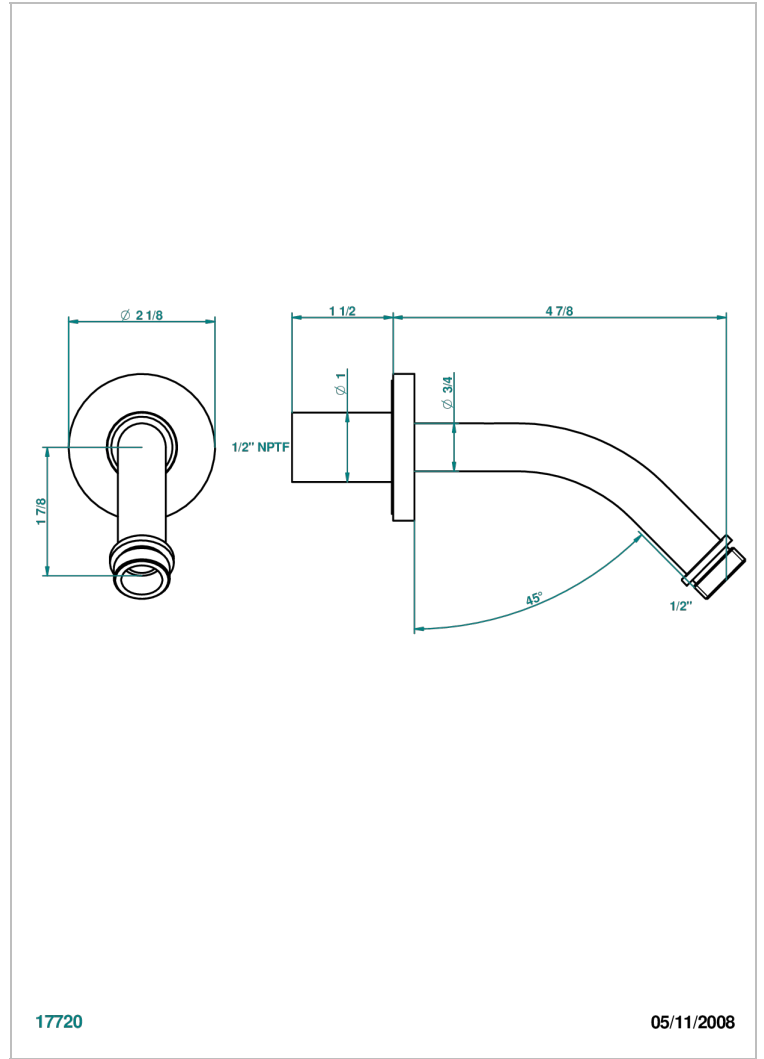

NANO

G5A-82/US

Horizontal shower arm, 45°, lg: 4" 3/4

CHARACTERISTIC

- Nano
- Horizontal shower arm, 45°, lg: 4" 3/4

AVAILABLE FINITIONS

Black nickel - D24
Chrome polished - A02
Chrome polished / gold polished - G02
Gold mat - F07
Gold polished - F01
Gold satiney - F03