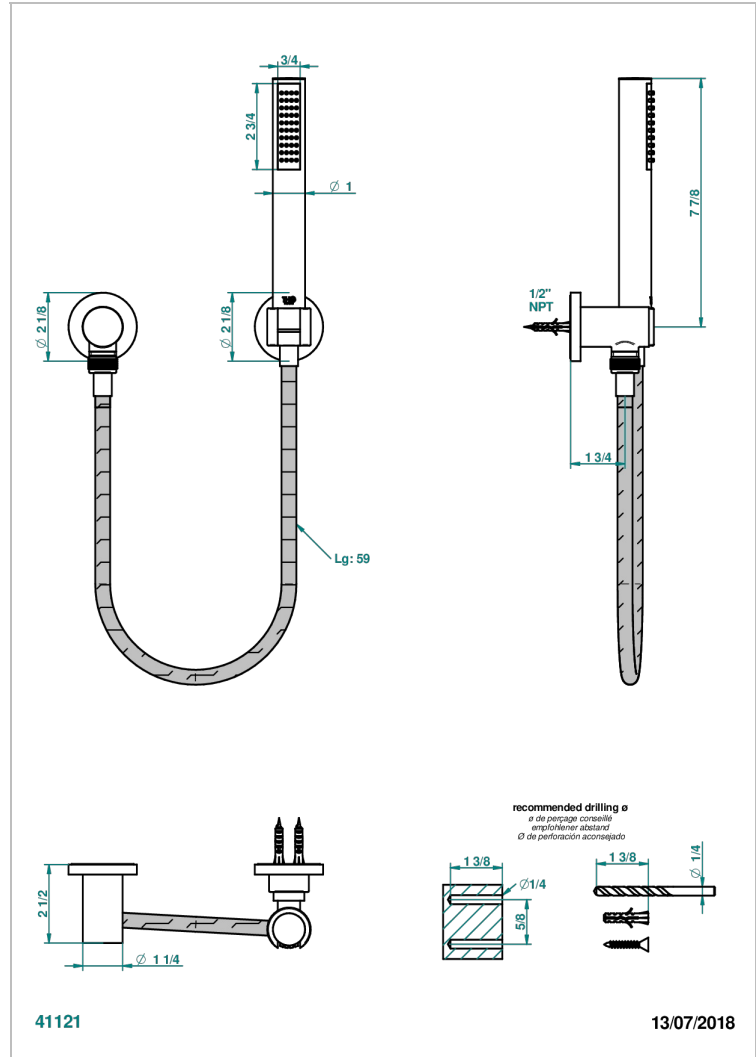

Wall mounted handshower with separate fixed hook

## CHARACTERISTIC

- Nano
- Wall mounted handshower with separate fixed hook

## AVAILABLE FINITIONS

Black nickel - D24  
 Chrome polished - A02  
 Chrome polished / gold polished - G02  
 Gold mat - F07  
 Gold polished - F01  
 Gold satiny - F03

Matt chrome (American satin) - C02  
 Matt nickel (American satin) - C01  
 Nickel antique / Sovereign - H28  
 Nickel polished - B01  
 Rose Gold - F27  
 Satin chrome - C03