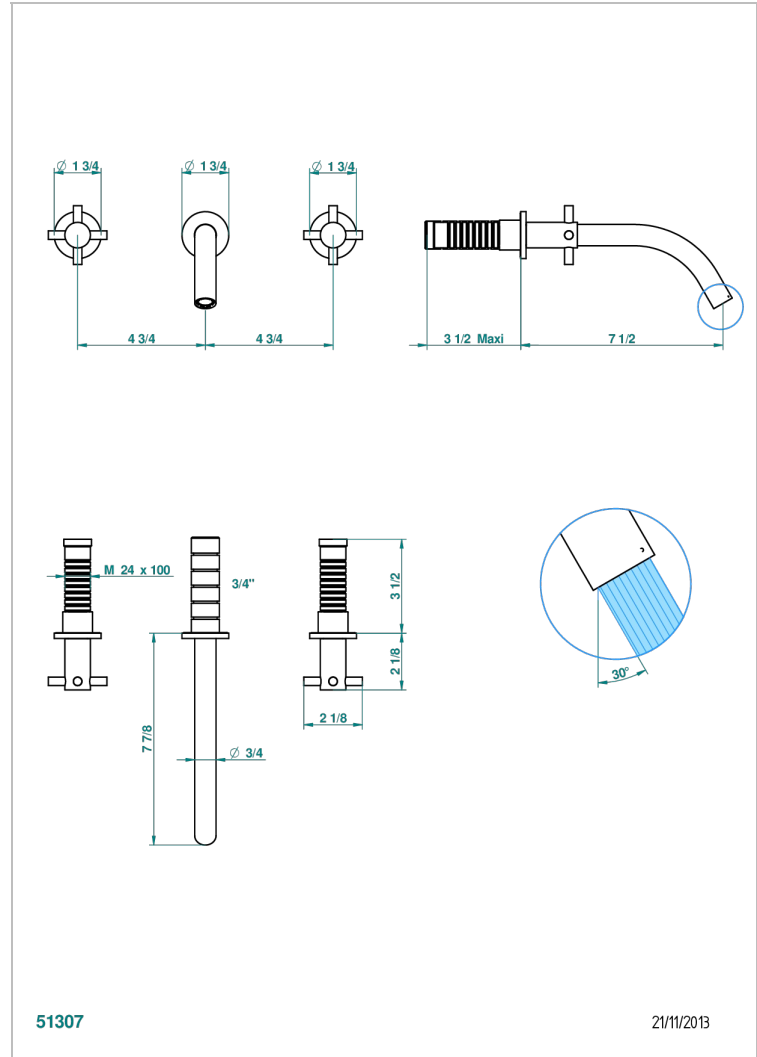

Trim for wall mounted 3-hole lavatory set only

51307

21/11/2013

CHARACTERISTIC

- Nano
- Trim for wall mounted 3-hole lavatory set only

TECHNICAL SPECS

- Recommandé : 3 bars (max. 5 bars) - Advised : 43,5 psi (max. 72 psi)
- 8,2 l/min à 3 bars (2.2 gpm at 43.5 psi)

RELATED SKU'S

- Ref. G00-40AM/US Rough parts for wall set (one counter clockwise and one clockwise cartridges)

AVAILABLE FINITIONS

Black nickel - D24
 Chrome polished - A02
 Chrome polished / gold polished - G02
 Gold mat - F07
 Gold polished - F01
 Gold satiney - F03