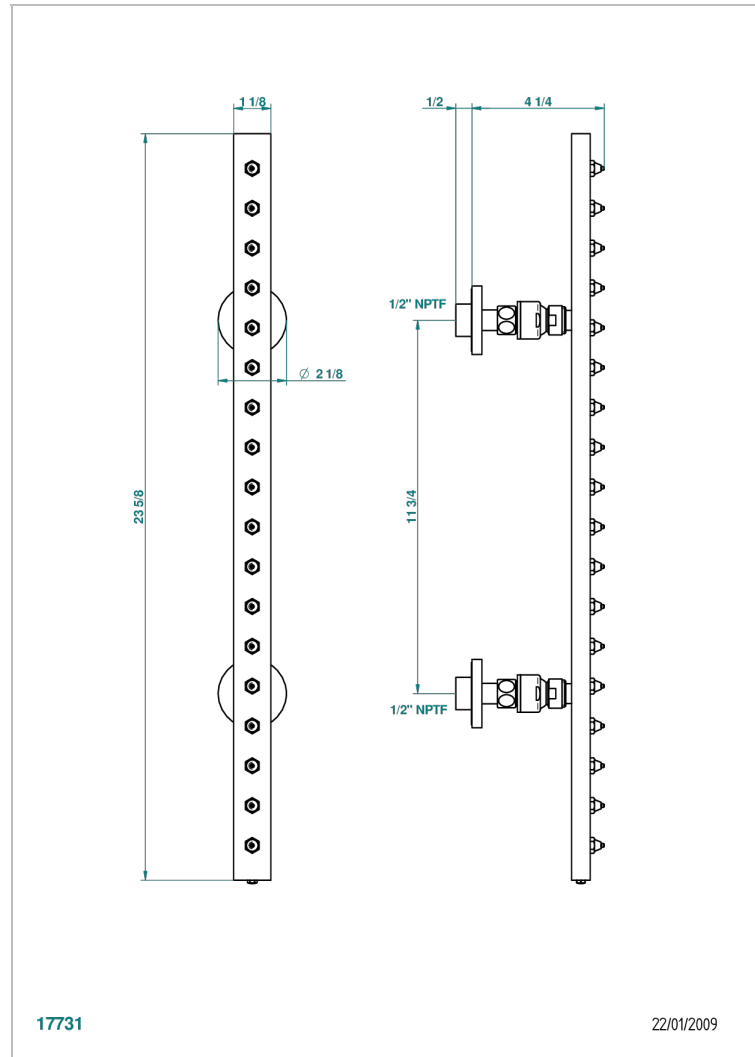

# SPIRIT WITH LEVER HANDLES

G58-900/US

Rain-bar, rectangular with 18 picots, 23 1/2" long - with easyclean system

THG  
PARIS

17731

22/01/2009

## CHARACTERISTIC

- Spirit with lever handles
- Rain-bar, rectangular with 18 picots, 23 1/2" long - with easyclean system