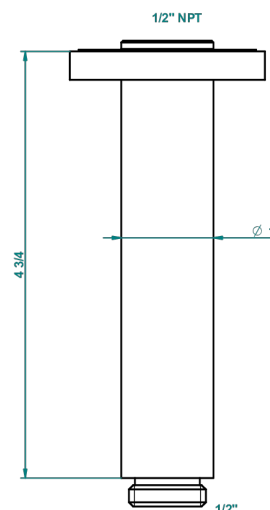

SPIRIT WITH LEVER HANDLES

G58-82V/US

Vertical shower arm ceiling mounted 1/2" connection

THG[®]
PARIS

17725

21/09/2015

CHARACTERISTIC

- Spirit with lever handles
- Vertical shower arm ceiling mounted 1/2" connection