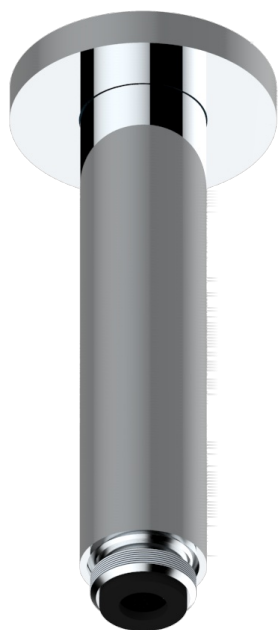

SPIRIT WITH LEVER HANDLES

G58-82V/US

Vertical shower arm ceiling mounted 1/2" connection

THG[®]
PARIS

17725

21/09/2015

CHARACTERISTIC

- Spirit with lever handles
- Vertical shower arm ceiling mounted 1/2" connection

AVAILABLE FINITIONS

Black nickel - D24

Blush PVD - H62

Brass color PVD - H49

Brown bronze color PVD - F33

Chrome polished - A02

Chrome polished / gold polished -

G02

Copper antique matt, coated - H07

Gold color PVD - H52

Gold mat - F07

Gold polished - F01

Gold satiney - F03

Graphite PVD - H64

Light coated bronze - D01

Matt Umber PVD - H67

Nickel antique / Sovereign - H28

Nickel color PVD - H55

Nickel polished - B01

Rose Gold - F27

Satin chrome - C03

Silver polished, antique - H03

Silver rhodium - F18

Soft gold - F30