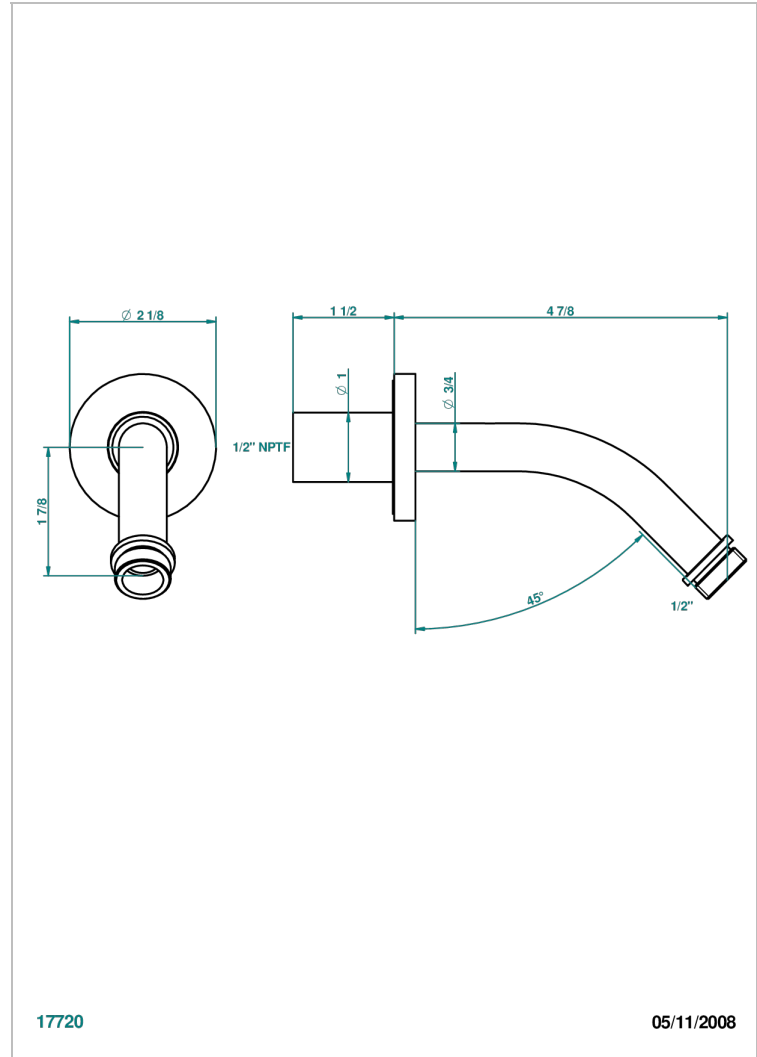

SPIRIT WITH LEVER HANDLES

G58-82/US

Horizontal shower arm, 45°, lg: 4" 3/4

THG[®]
PARIS

17720

05/11/2008

CHARACTERISTIC

- Spirit with lever handles
- Horizontal shower arm, 45°, lg: 4" 3/4