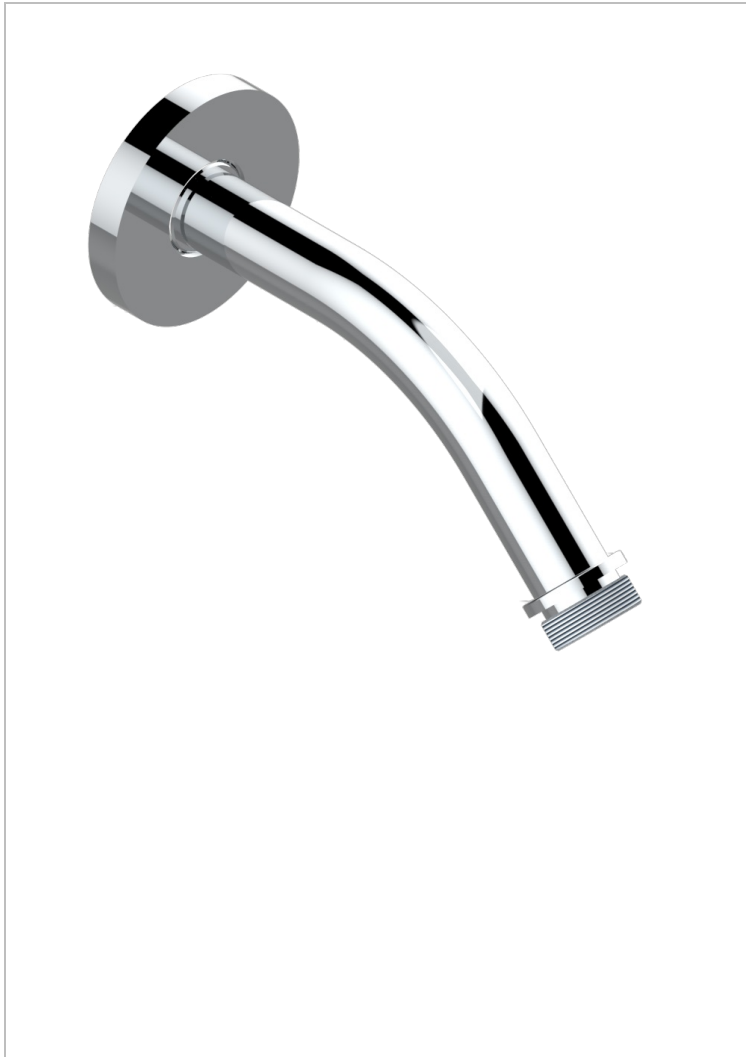

SPIRIT WITH LEVER HANDLES

G58-82/US

Horizontal shower arm, 45°, lg: 4" 3/4

THG[®]
PARIS

17720

05/11/2008

CHARACTERISTIC

- Spirit with lever handles
- Horizontal shower arm, 45°, lg: 4" 3/4

AVAILABLE FINITIONS

Black nickel - D24
Blush PVD - H62
Brass color PVD - H49
Brown bronze color PVD - F33
Chrome polished - A02
Chrome polished / gold polished - G02

Copper antique matt, coated - H07
Gold color PVD - H52
Gold mat - F07
Gold polished - F01
Gold satiney - F03
Graphite PVD - H64

Light coated bronze - D01
Matt Umber PVD - H67
Matt blush PVD - H60
Matt brass color PVD - H50
Matt brown bronze color PVD - F34
Matt chrome (American satin) - C02

Matt gold color PVD - H53
Matt graphite PVD - H65
Matt nickel (American satin) - C01
Matt nickel color PVD - H56
Nickel antique / Sovereign - H28
Nickel color PVD - H55

Nickel polished - B01
Rose Gold - F27
Satin chrome - C03
Silver polished, antique - H03
Silver rhodium - F18
Soft gold - F30