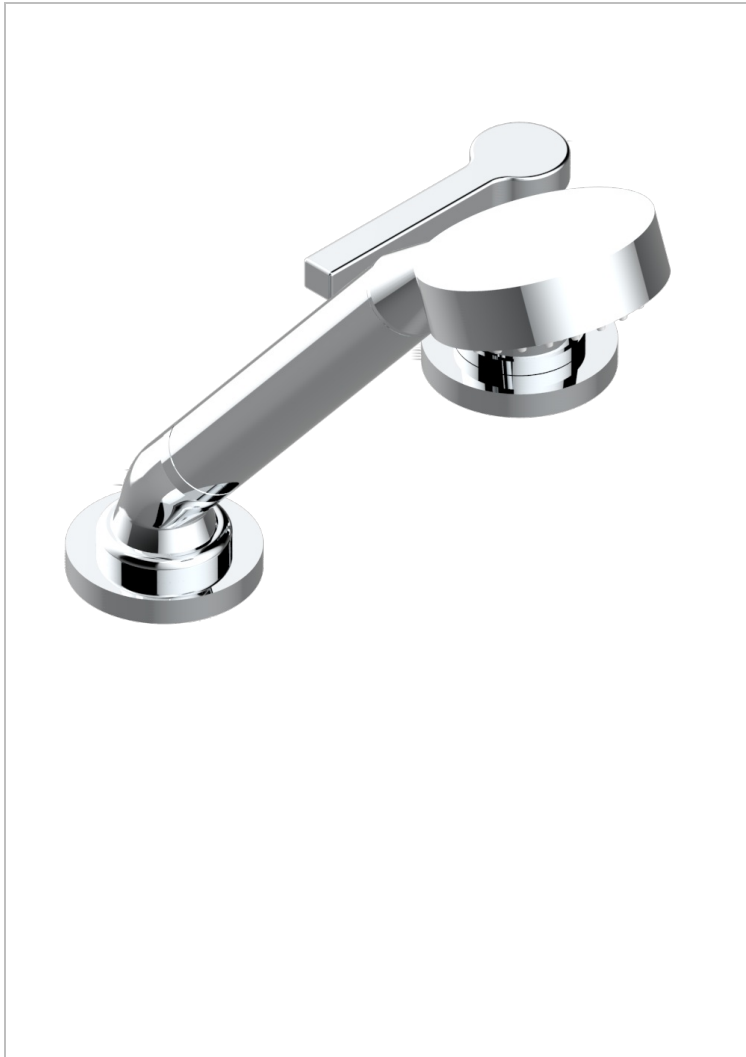

SPIRIT WITH LEVER HANDLES

G58-6532/60A

Deck mounted mixer with handshower, progressive cartridge

CHARACTERISTIC

- Spirit with lever handles
- Deck mounted mixer with handshower, progressive cartridge

TECHNICAL SPECS

- Recommandé : 3 bars (max. 5 bars) - Advised : 43,5 psi (max. 72 psi)
- 9,5 l/min à 3 bars (2.5 gpm at 43.5 psi)

AVAILABLE FINITIONS

Black nickel - D24

Blush PVD - H62

Brass color PVD - H49

Brown bronze color PVD - F33

Chrome polished - A02

Chrome polished / gold polished - G02

Copper antique matt, coated - H07

Gold color PVD - H52

Gold mat - F07

Gold polished - F01

Gold satiney - F03

Graphite PVD - H64

Matt nickel (American satin) - C01

Matt nickel color PVD - H56

Nickel antique / Sovereign - H28

Nickel color PVD - H55

Nickel polished - B01

Rose Gold - F27

Satin chrome - C03

Silver polished, antique - H03