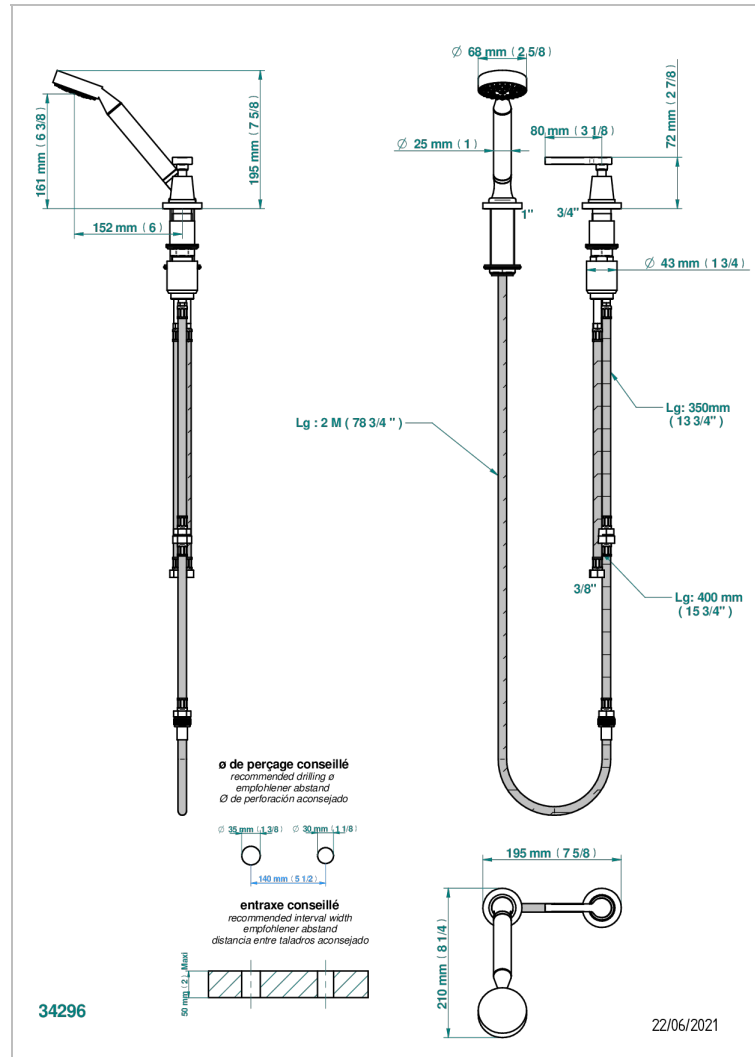

SPIRIT WITH LEVER HANDLES

G58-6532/60A

Deck mounted mixer with handshower, progressive cartridge

CHARACTERISTIC

- Spirit with lever handles
- Deck mounted mixer with handshower, progressive cartridge

TECHNICAL SPECS

- Recommandé : 3 bars (max. 5 bars) - Advised : 43,5 psi (max. 72 psi)
- 9,5 l/min à 3 bars (2.5 gpm at 43.5 psi)

AVAILABLE FINITIONS

Black nickel - D24

Blush PVD - H62

Brass color PVD - H49

Brown bronze color PVD - F33