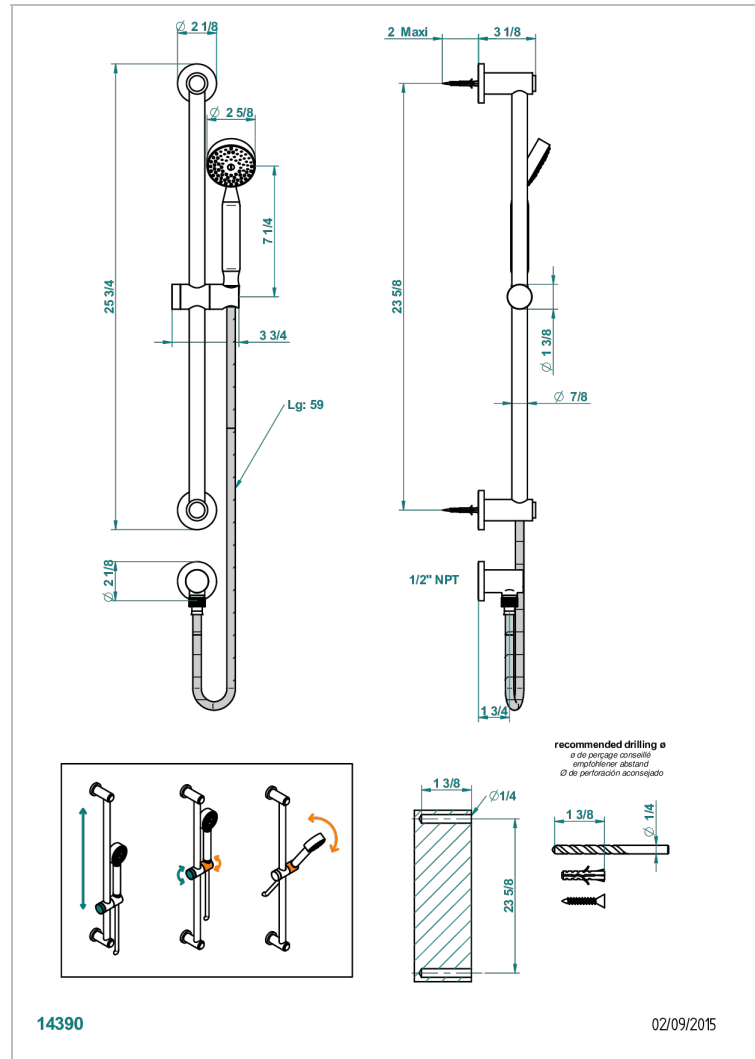

SPIRIT WITH LEVER HANDLES

G58-58/US

Slide bar with handshower and elbow

CHARACTERISTIC

- Spirit with lever handles
- Slide bar with handshower and elbow

TECHNICAL SPECS

- Recommandé : 3 bars (max. 5 bars) - Advised : 43,5 psi (max. 72 psi)
- 9,5 l/min à 3 bars (2.5 gpm at 43.5 psi)

AVAILABLE FINITIONS

Black nickel - D24
Blush PVD - H62
Brass color PVD - H49
Brown bronze color PVD - F33
Chrome polished - A02
Chrome polished / gold polished - G02

Copper antique matt, coated - H07
Gold color PVD - H52
Gold mat - F07
Gold polished - F01
Gold satiney - F03
Graphite PVD - H64