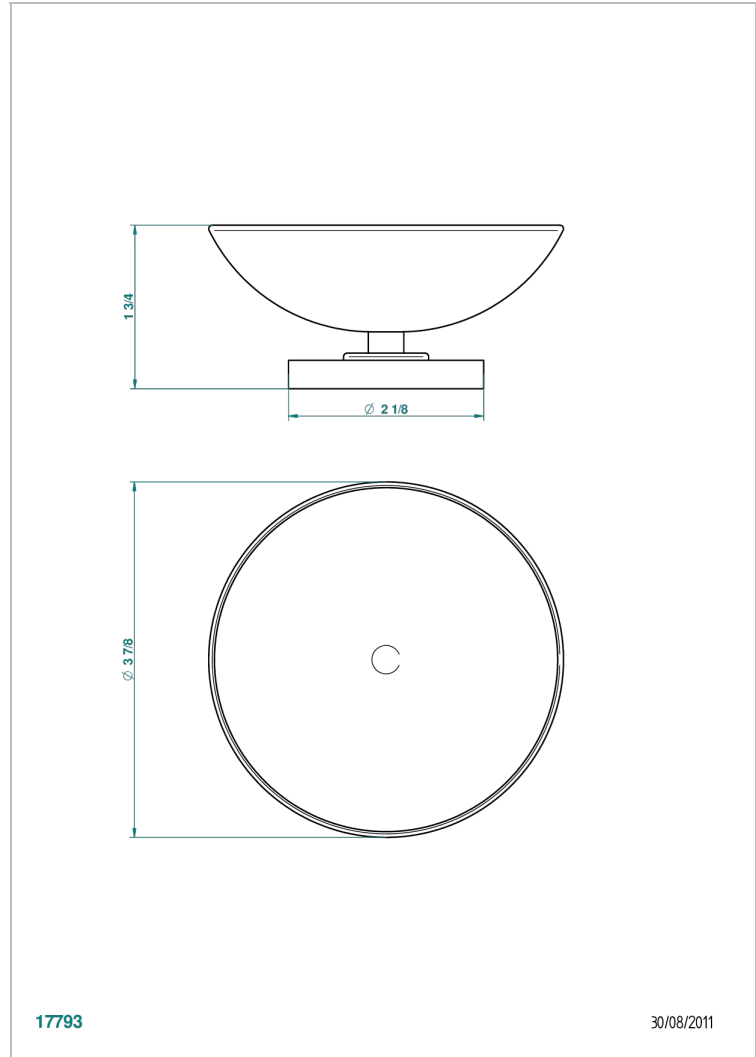

SPIRIT WITH LEVER HANDLES

G58-544

Soap dish, freestanding , 4" diameter

CHARACTERISTIC

- Spirit with lever handles
- Soap dish, freestanding , 4" diameter

AVAILABLE FINITIONS

Black nickel - D24
Blush PVD - H62
Brass color PVD - H49
Brown bronze color PVD - F33
Chrome polished - A02
Chrome polished / gold polished - G02