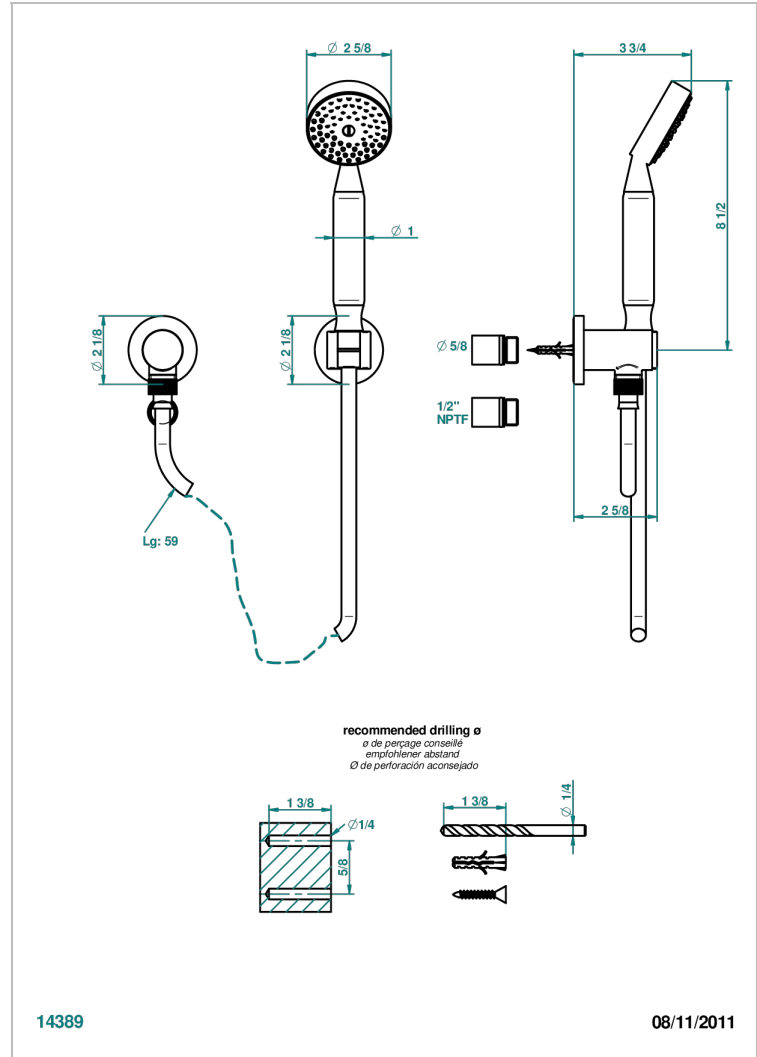

# SPIRIT WITH LEVER HANDLES

G58-52/US

Wall mounted handshower with separate fixed hook

## CHARACTERISTIC

- Spirit with lever handles
- Wall mounted handshower with separate fixed hook

## TECHNICAL SPECS

- Recommandé : 3 bars (max. 5 bars) - Advised : 43,5 psi (max. 72 psi)
- 9,5 l/min à 3 bars (2.5 gpm at 43.5 psi)