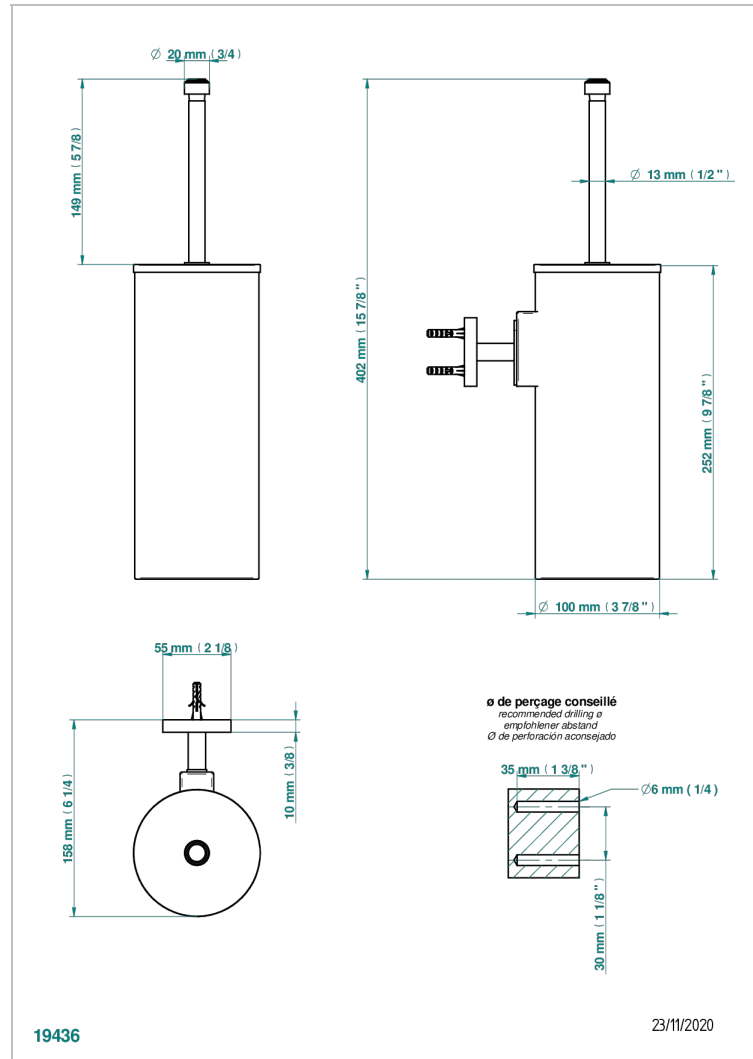

SPIRIT WITH LEVER HANDLES

G58-4720C

Metal toilet brush holder with brush with cover wall mounted

CHARACTERISTIC

- Spirit with lever handles
- Metal toilet brush holder with brush with cover wall mounted

AVAILABLE FINITIONS