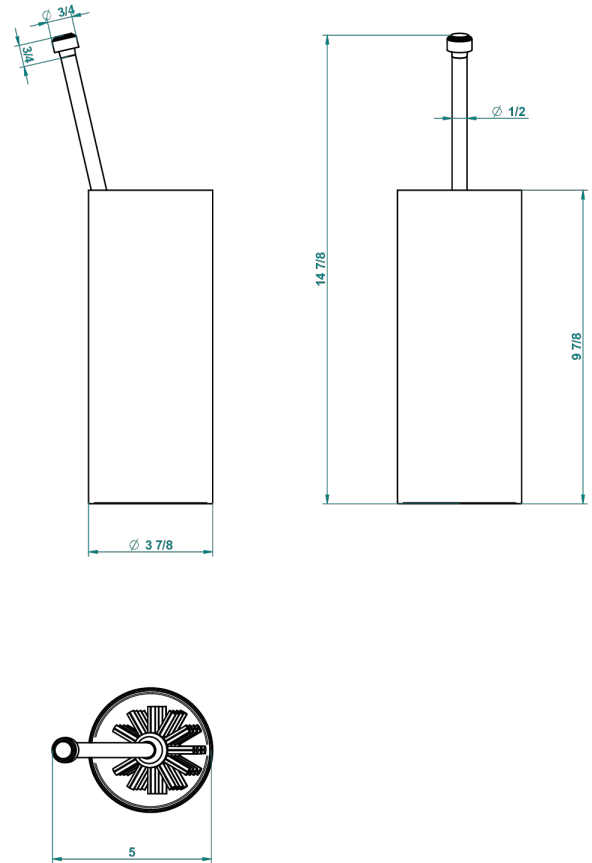

# SPIRIT WITH LEVER HANDLES

G58-4700

Free standing toilet brush holder

THG<sup>®</sup>  
PARIS

19864

15/07/2015

## CHARACTERISTIC

- Spirit with lever handles
- Free standing toilet brush holder