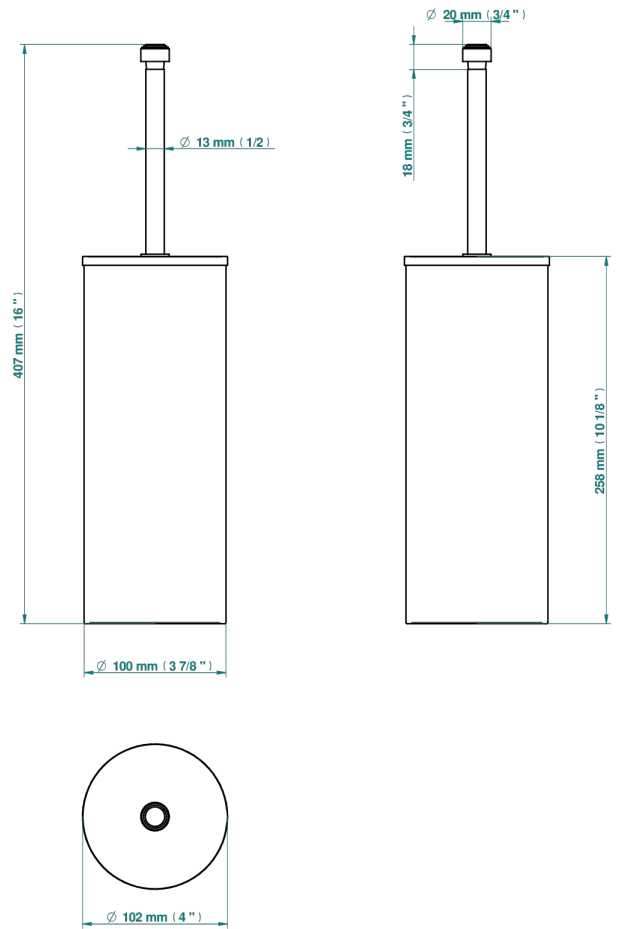

SPIRIT WITH LEVER HANDLES

G58-4700C

Metal toilet brush holder with brush with cover floor mounted

18275

18/01/2021

CHARACTERISTIC

- Spirit with lever handles
- Metal toilet brush holder with brush with cover floor mounted