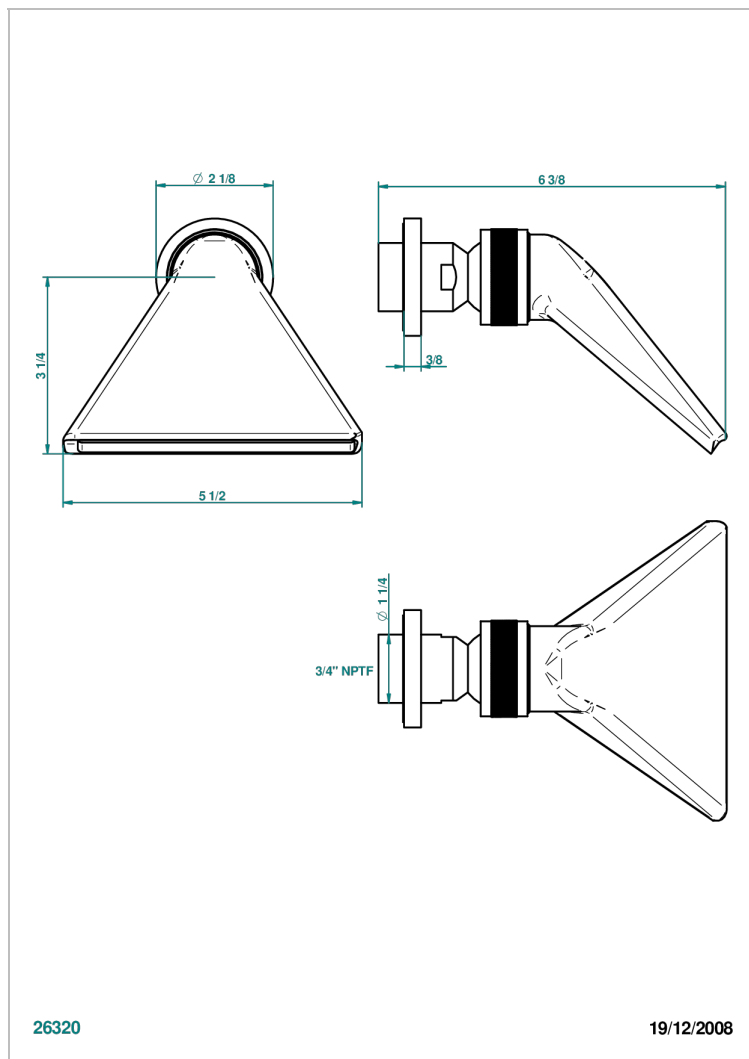

SPIRIT WITH LEVER HANDLES

G58-3640/US

Shower head, cast deluge with 3/4" connection

THG[®]
PARIS

CHARACTERISTIC

- Spirit with lever handles
- Shower head, cast deluge with 3/4" connection

AVAILABLE FINITIONS