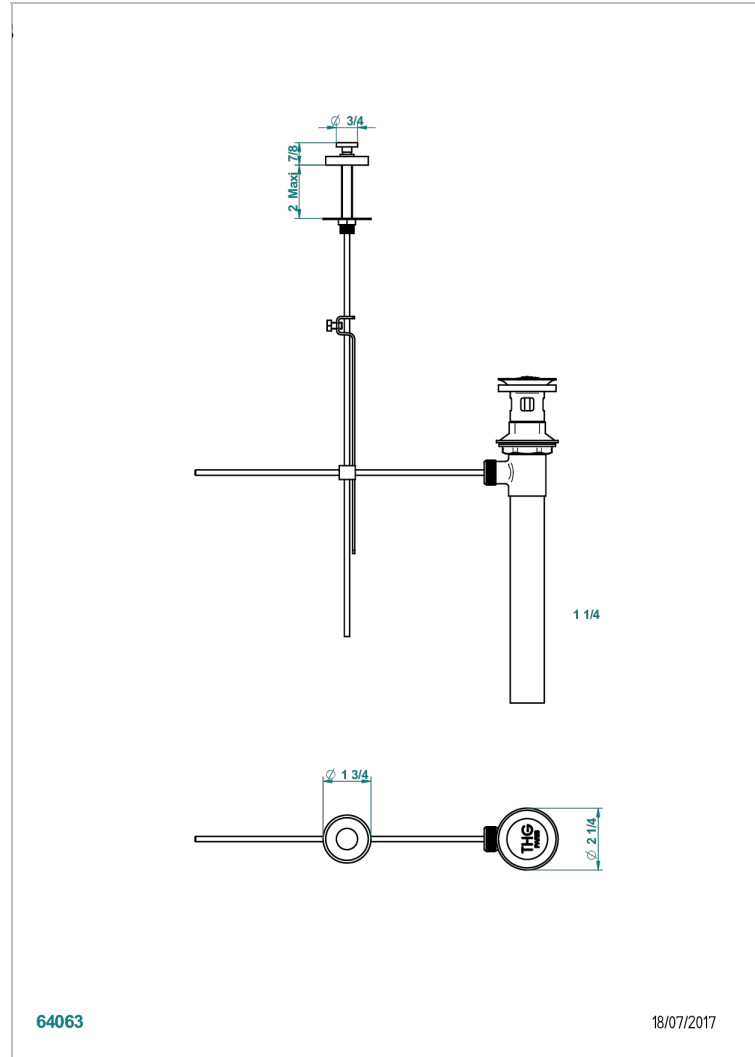

# SPIRIT WITH LEVER HANDLES

G58-334/US

Remote pop up, deck mounted lift rod with pop up

64063

18/07/2017

## CHARACTERISTIC

- Spirit with lever handles
- Remote pop up, deck mounted lift rod with pop up

## AVAILABLE FINITIONS

Black nickel - D24  
Blush PVD - H62  
Brass color PVD - H49  
Brown bronze color PVD - F33  
Chrome polished - A02  
Chrome polished / gold polished - G02

Copper antique matt, coated - H07  
Gold color PVD - H52  
Gold mat - F07  
Gold polished - F01  
Gold satiny - F03  
Graphite PVD - H64