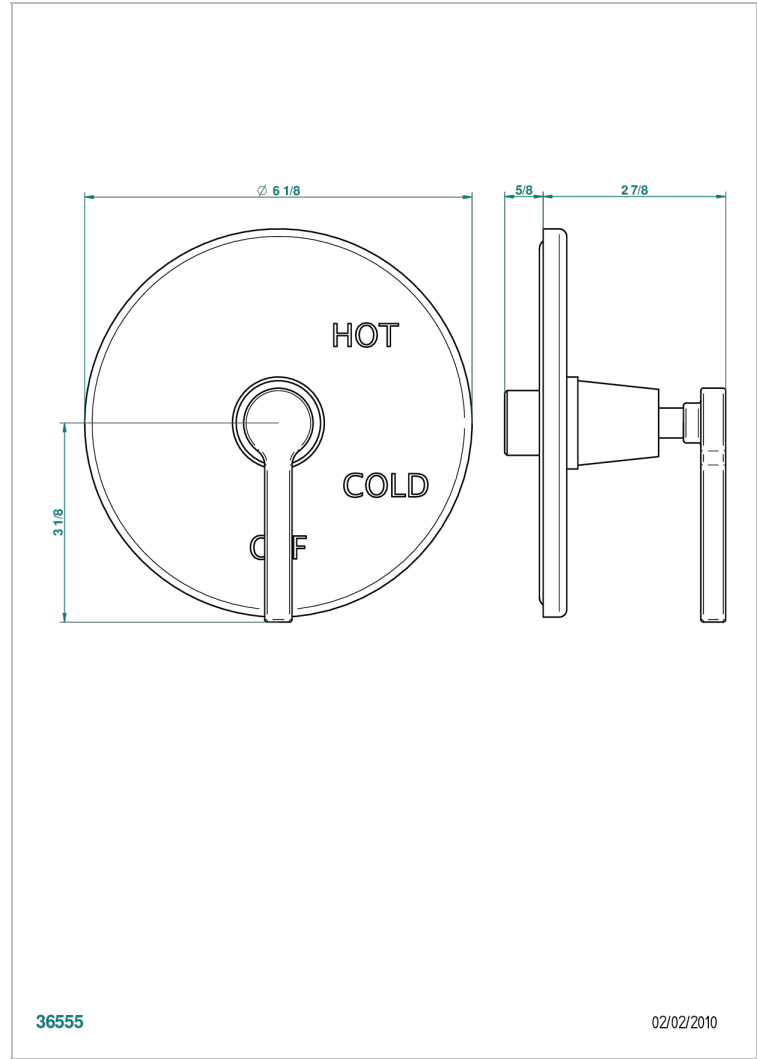

SPIRIT WITH LEVER HANDLES

G58-320B

Trim for pressure balance valve

THG[®]
PARIS

36555

02/02/2010

CHARACTERISTIC

- Spirit with lever handles
- Trim for pressure balance valve

RELATED SKU'S

- Ref. G00-320A 1/2 " Pressure balance valve

AVAILABLE FINITIONS

Black nickel - D24

Blush PVD - H62

Brass color PVD - H49

Brown bronze color PVD - F33

Chrome polished - A02